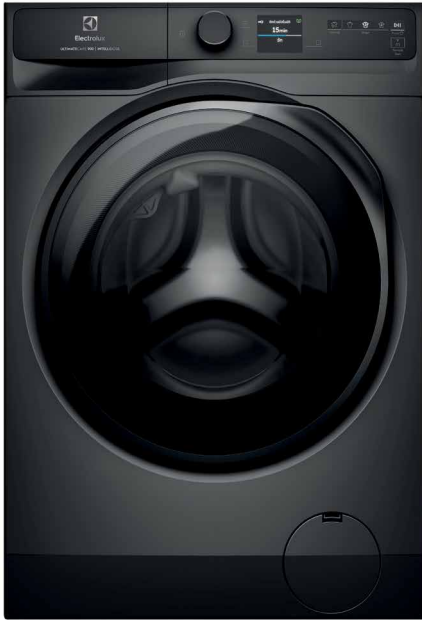

13kg washer

UltimateCare 900
with IntelliDose

EWF1342R9SC
Dark Silver

Technical Info

Spin Speed: up to 1400rpm

Product dimensions (mm)
600 (W) x 850 (H) x 659 (D)

SPAN
Water Certificate

Features

- IntelliDose
- IntelliQuick
- SensorWash
- CareDrum
- DelicatesPlus
- Sanitise (Swissatest)
- Connectivity
- VapourRefresh
- SmartSelect, TFT Display
- Woolmark Blue
- Weight Sensor

Wash Programmes:

Cottons, Eco Cotton, IntelliQuick, Quick 15, DelicatesPlus, Denim, Wool, Bedding, Sports, Baby Care, Towels, Sanitise, Easy Iron, Tub Clean, Vapour Refresh, Rinse+Spin, Spin

App Programmes:

Outdoor, Work Wear, Mixed, Curtains, Soft Toys, Silk, Pillow, Pet Hair

Options:

Prewash, Sensorwash, Hygienic Care, StainPro, Finish in (1-20hr), AutoDose, Refresh, Wash (Soil Level), Add Clothes, Remote Start