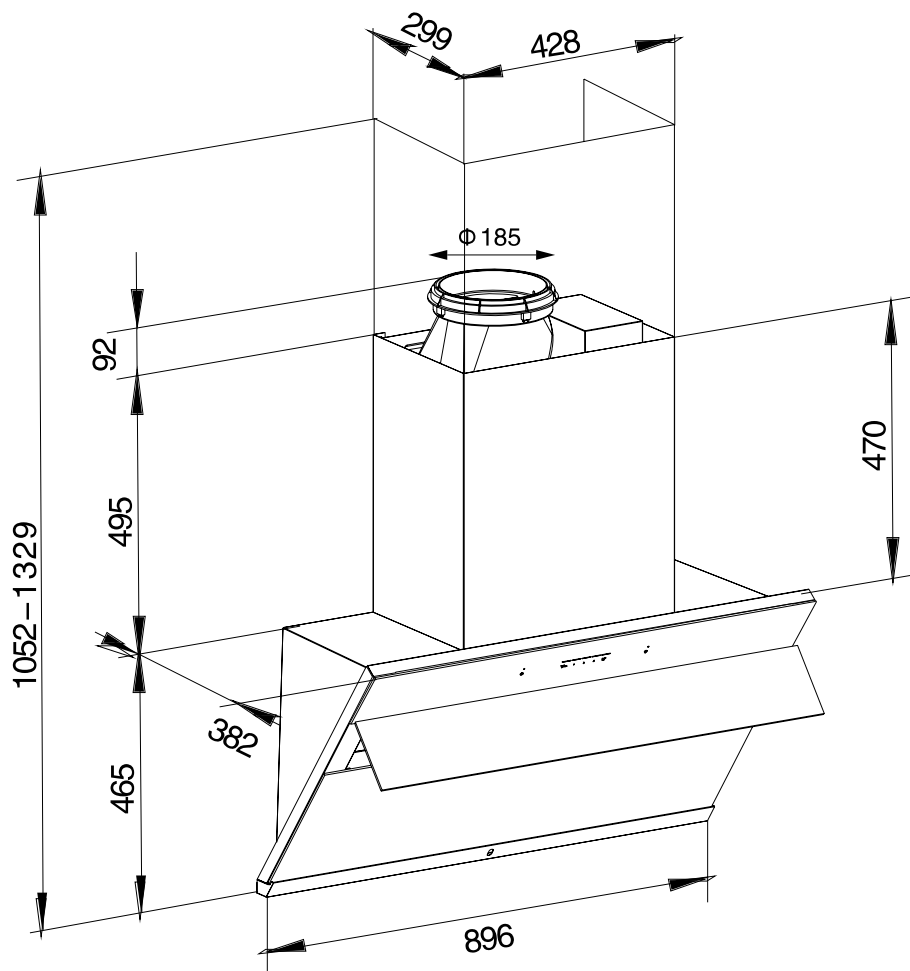

Dimension Guide

Extractor hood

Model:
ECS9610K

Dimensions

	width	height	depth
Duct (mm)	185		
Product (mm)	896	1052-1329	382

Please note! Dimensions to be used as a guide only. All customers MUST refer to the user manual supplied with the product for detailed installation instructions.