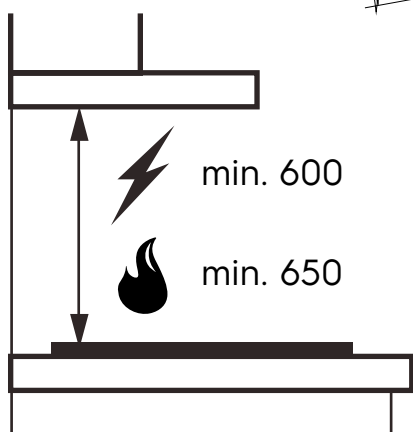

Dimension Guide

Extractor hood

Model:
ECS9610K

Dimensions

	width	height	depth
Duct (mm)	185		
Product (mm)	896	1052-1329	382

Please note! Dimensions to be used as a guide only. All customers MUST refer to the user manual supplied with the product for detailed installation instructions.