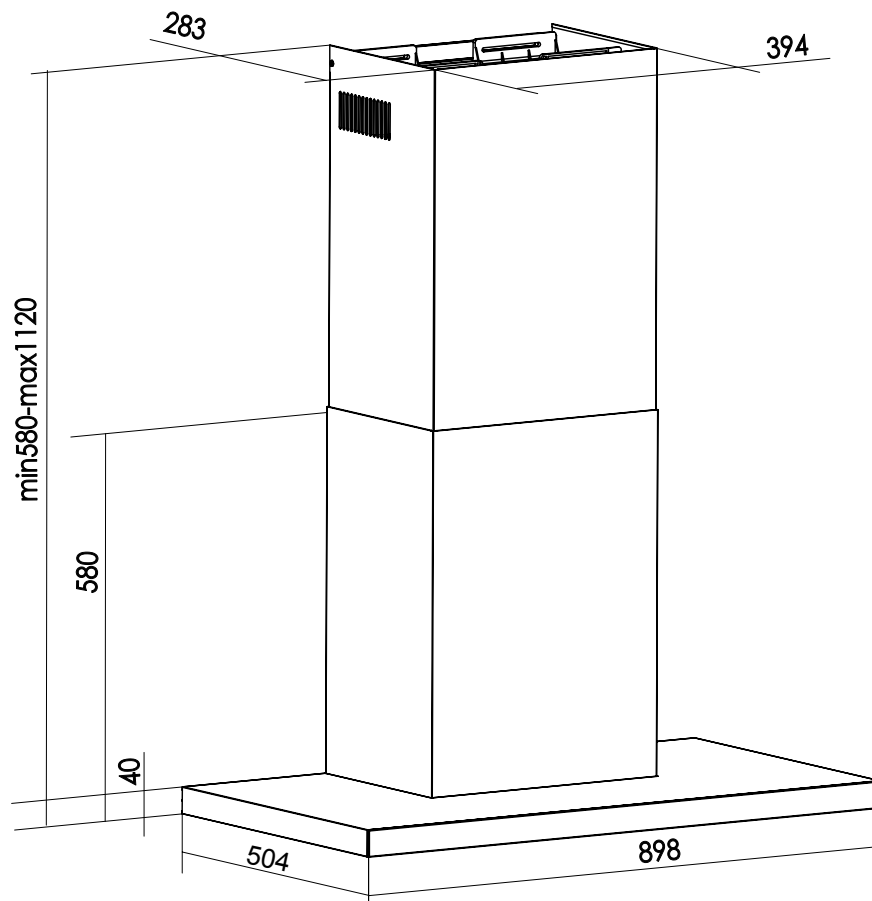

Dimension Guide

Extractor hood

Model:
ECT9750S

Dimensions

	width	height	depth
Product (mm)	898	580-1120	504

Please note! Dimensions to be used as a guide only. All customers MUST refer to the user manual supplied with the product for detailed installation instructions.