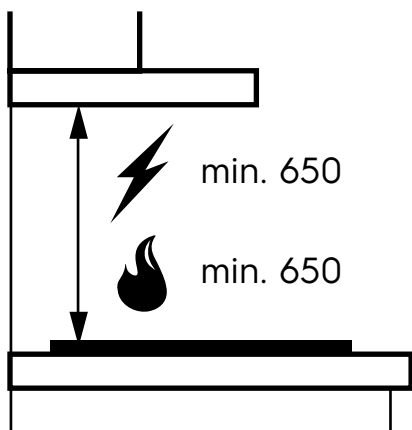

Dimension Guide

Extractor hood

Model:
ECT9750S

Dimensions

	width	height	depth
Product (mm)	898	580-1120	504

Please note! Dimensions to be used as a guide only. All customers MUST refer to the user manual supplied with the product for detailed installation instructions.