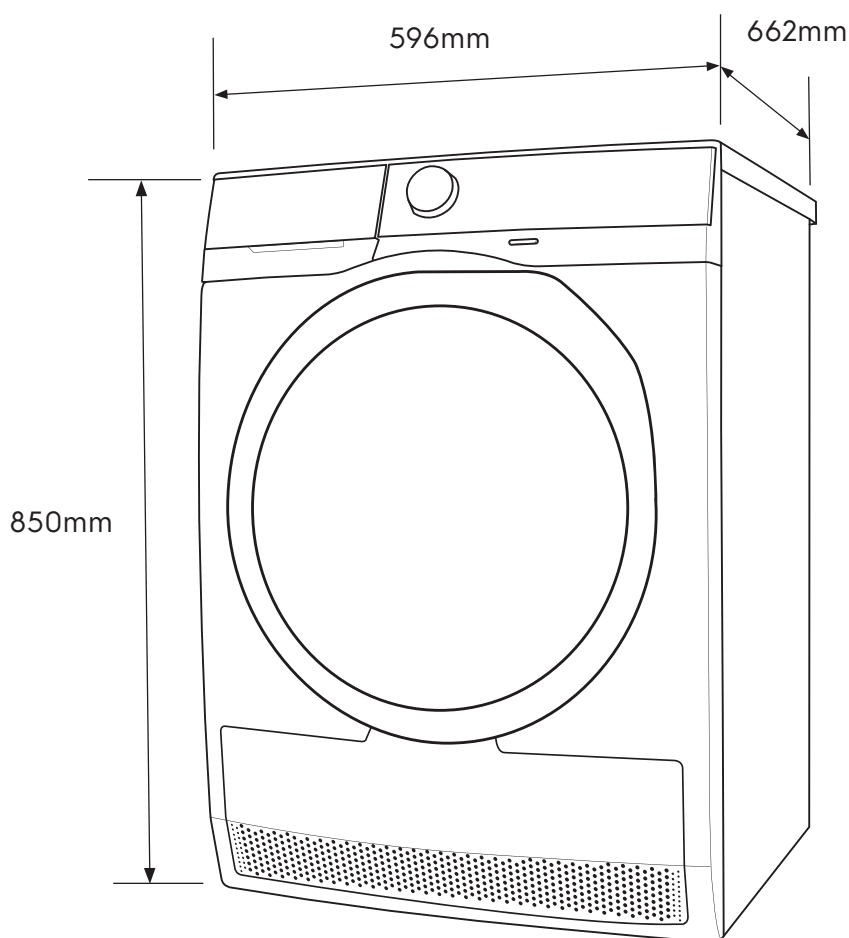

# Dimension Guide

## Heat Pump Dryer

**Model:**  
EDH803J5WC

### Dimensions

	width	height	depth
Product (mm)	596	850	662

**Please note!** Dimensions to be used as a guide only. All customers MUST refer to the user manual supplied with the product for detailed installation instructions.