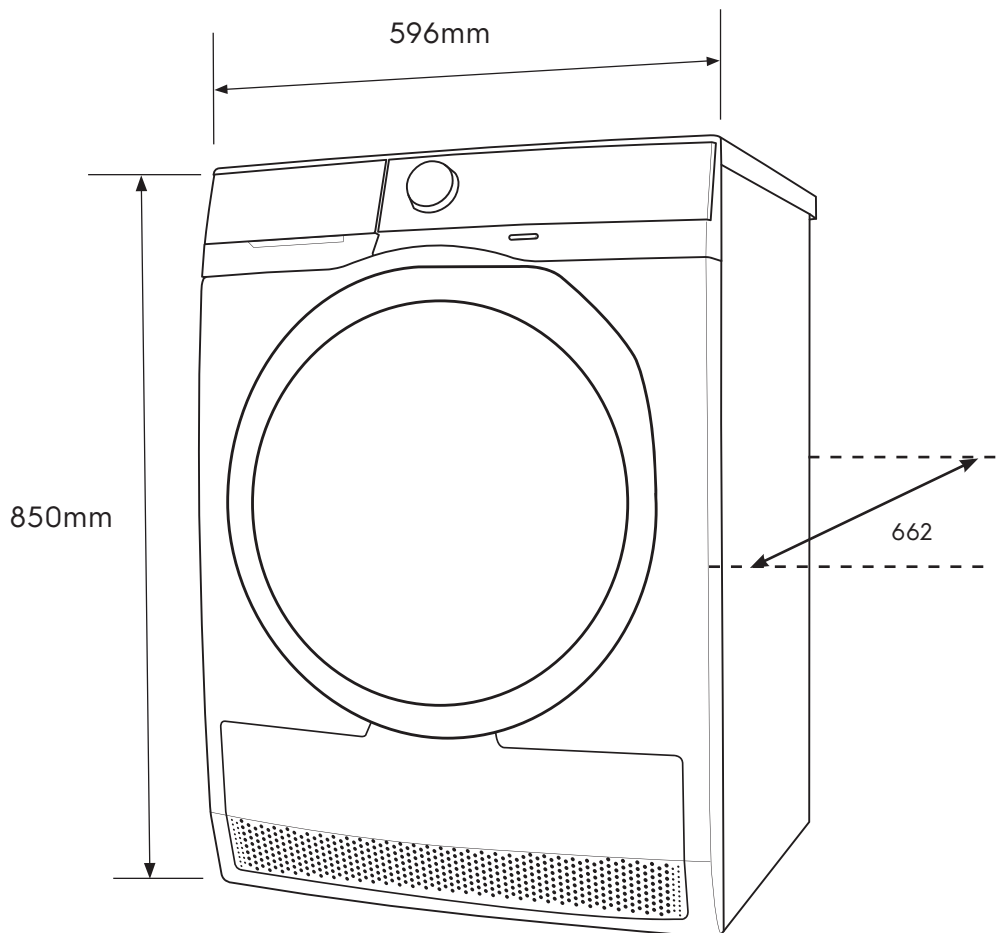

# Dimension Guide

## Heat Pump Dryer

**Model:**  
EDH803J5WCR

Dimensions			
	width	height	depth
Product (mm)	596	850	662

**Please note!** Dimensions to be used as a guide only. All customers MUST refer to the user manual supplied with the product for detailed installation instructions.