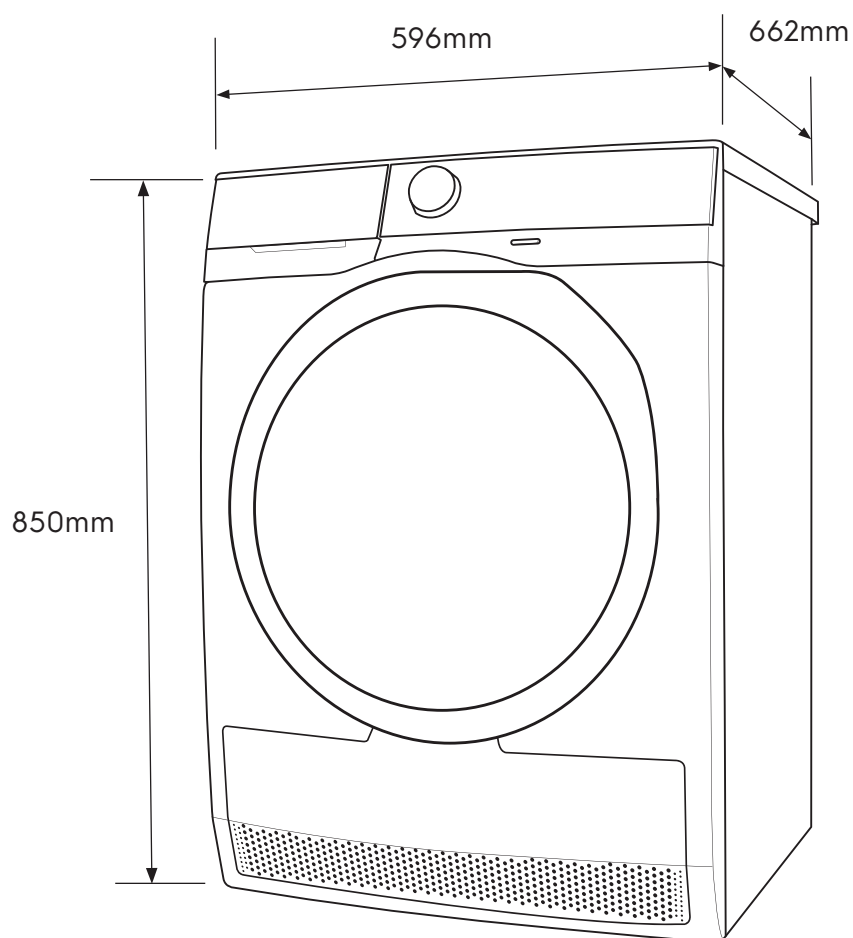

Dimension Guide

Heat Pump Dryer

Model:
EDH902R9SC

Dimensions

	width	height	depth
Product (mm)	596	850	662

Please note! Dimensions to be used as a guide only. All customers MUST refer to the user manual supplied with the product for detailed installation instructions.

© 2024 Electrolux S.E.A PTE. LTD. ELX_DIM_EDH902R9SC_SG-MY_Jul24

Model:
EDH902R9SC