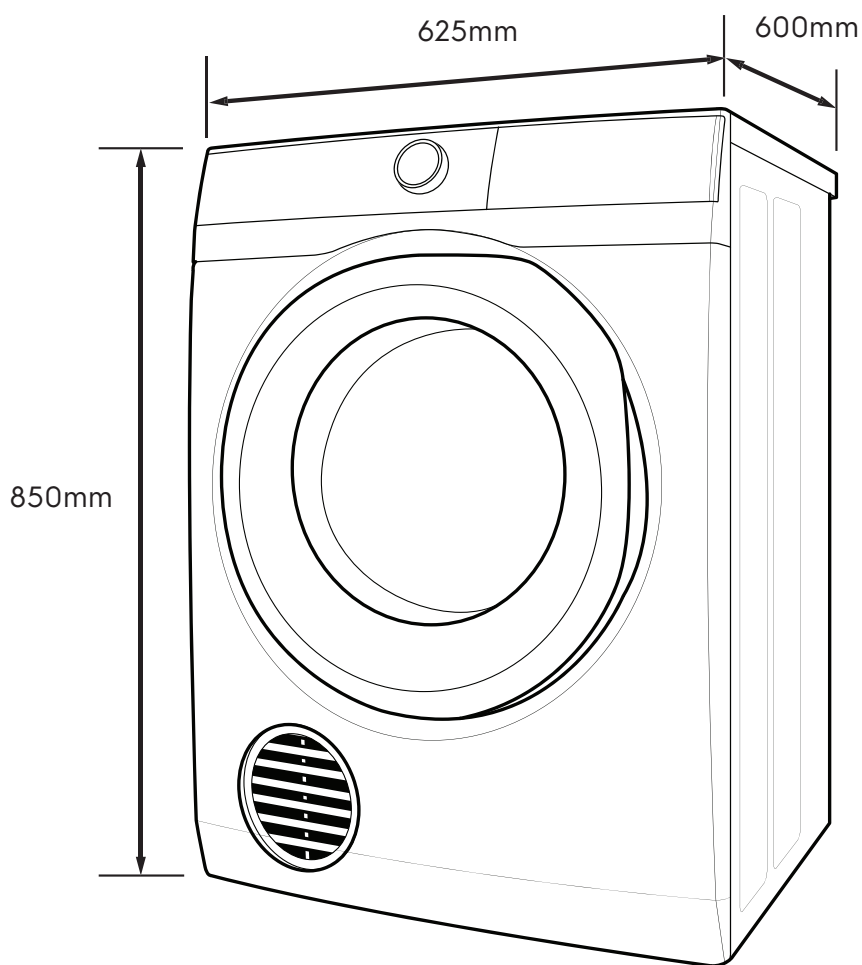

Dimension Guide

Vented Dryer

Model:
EDV804H3WC

Please note! Dimensions to be used as a guide only. All customers MUST refer to the user manual supplied with the product for detailed installation instructions.

© 2024 Electrolux S.E.A PTE. LTD. ELX_DIM_EDV804H3WC_MY-IN_Jul24