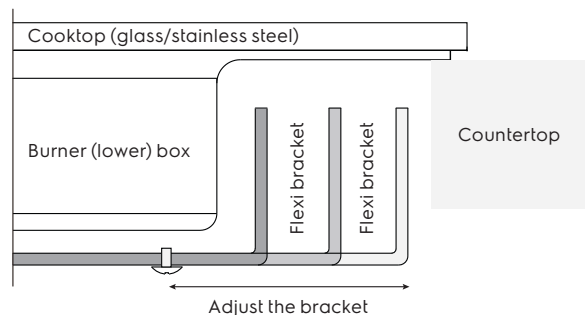

# Dimension Guide

### Dimensions

	width	height	depth
Cut-out (mm)	630-765	64	350-465
Product (mm)	800	128	508

Cut-out dimensions (mm)	A1	A2	A3	A4	W1	W2	W3	D1	D2	D3
EHG8235BF	55	75	155	150	800	765	630	508	465	350

**Please note!** Dimensions to be used as a guide only. All customers MUST refer to the user manual supplied with the product for detailed installation instructions.