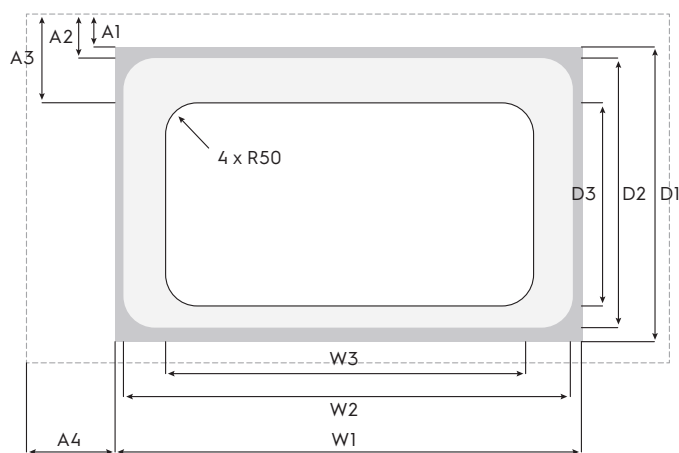

# Dimension Guide

### Dimensions

	width	height	depth
Cut-out (mm)	630-765	64	350-465
Product (mm)	800	128	508

Cut-out dimensions (mm)	A1	A2	A3	A4	W1	W2	W3	D1	D2	D3
EHG8235BF	55	75	155	150	800	765	630	508	465	350

**Please note!** Dimensions to be used as a guide only. All customers MUST refer to the user manual supplied with the product for detailed installation instructions.