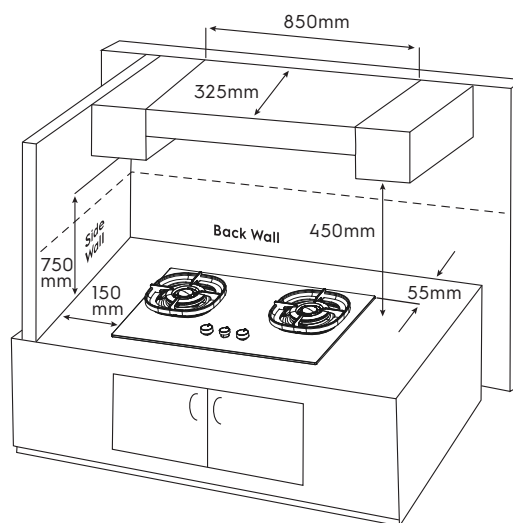

# Dimension Guide

### Dimensions

	width	height	depth
Cut-out (mm)	630-765	64	350-465
Product (mm)	800	128	508

Cut-out dimensions (mm)	A1	A2	A3	A4	W1	W2	W3	D1	D2	D3
EHG8235BF	55	75	155	150	800	765	630	508	465	350

**Please note!** Dimensions to be used as a guide only. All customers MUST refer to the user manual supplied with the product for detailed installation instructions.