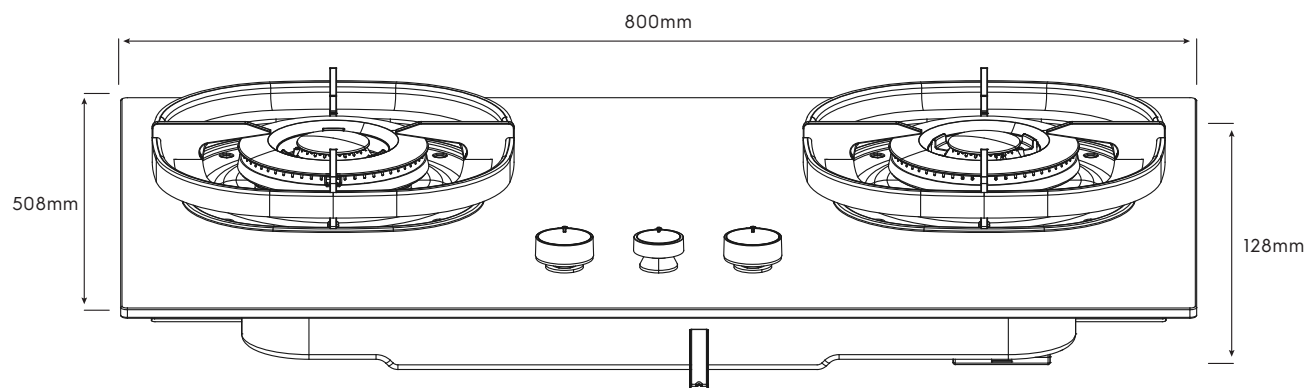

# Dimension Guide

### Dimensions

	width	height	depth
Cut-out (mm)	630-765	64	350-465
Product (mm)	800	128	508

Cut-out dimensions (mm)	A1	A2	A3	A4	W1	W2	W3	D1	D2	D3
EHG8235BF	55	75	155	150	800	765	630	508	465	350

**Please note!** Dimensions to be used as a guide only. All customers MUST refer to the user manual supplied with the product for detailed installation instructions.