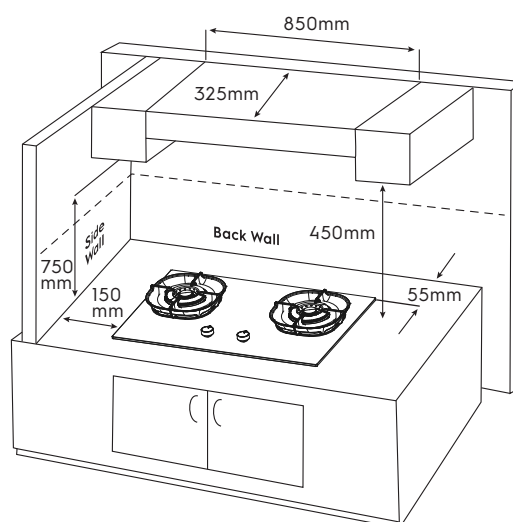

# Dimension Guide

### Dimensions

	width	height	depth
Cut-out (mm)	630-765	64	350-465
Product (mm)	800	128	508

Cut-out dimensions (mm)	A1	A2	A3	A4	W1	W2	W3	D1	D2	D3
EHG8256MF	55	75	155	150	800	765	630	508	465	350

**Please note!** Dimensions to be used as a guide only. All customers MUST refer to the user manual supplied with the product for detailed installation instructions.