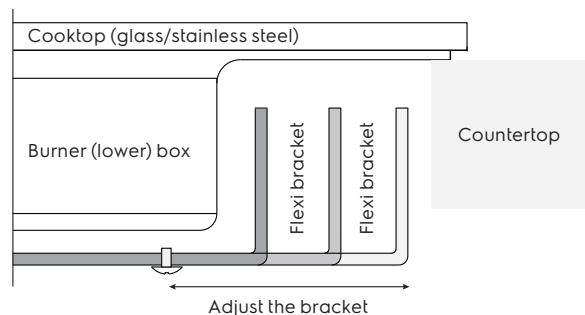

# Dimension Guide

### Dimensions

	width	height	depth
Cut-out (mm)	630-765	64	350-465
Product (mm)	800	128	508

Cut-out dimensions (mm)	A1	A2	A3	A4	W1	W2	W3	D1	D2	D3
EHG8256MF	55	75	155	150	800	765	630	508	465	350

**Please note!** Dimensions to be used as a guide only. All customers MUST refer to the user manual supplied with the product for detailed installation instructions.