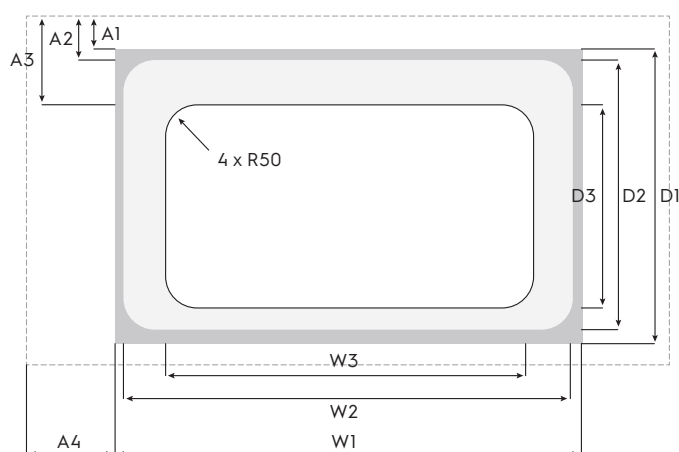

# Dimension Guide

### Dimensions

	width	height	depth
Cut-out (mm)	630-765	64	350-465
Product (mm)	800	128	508

Cut-out dimensions (mm)	A1	A2	A3	A4	W1	W2	W3	D1	D2	D3
EHG8256MF	55	75	155	150	800	765	630	508	465	350

**Please note!** Dimensions to be used as a guide only. All customers MUST refer to the user manual supplied with the product for detailed installation instructions.