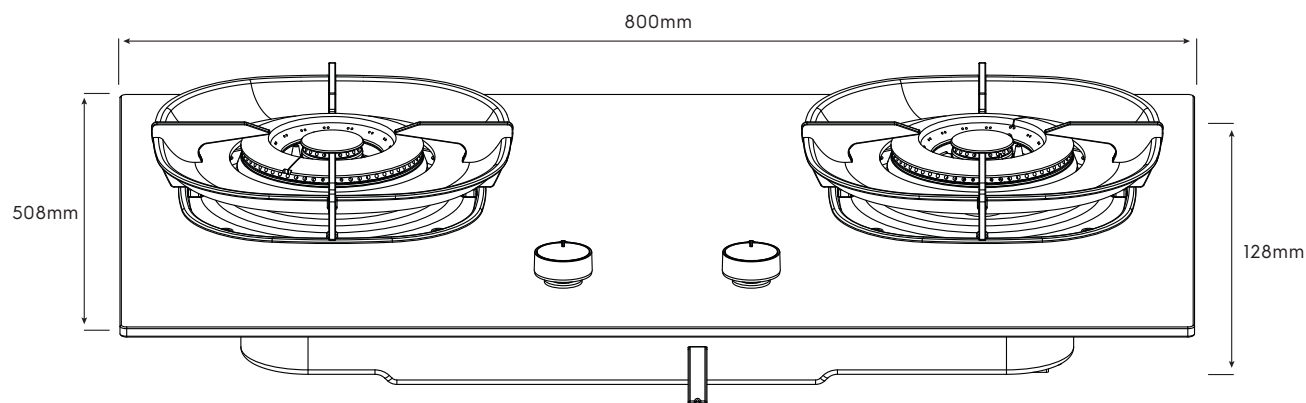

# Dimension Guide

### Dimensions

	width	height	depth
Cut-out (mm)	630-765	64	350-465
Product (mm)	800	128	508

Cut-out dimensions (mm)	A1	A2	A3	A4	W1	W2	W3	D1	D2	D3
EHG8256MF	55	75	155	150	800	765	630	508	465	350

**Please note!** Dimensions to be used as a guide only. All customers MUST refer to the user manual supplied with the product for detailed installation instructions.