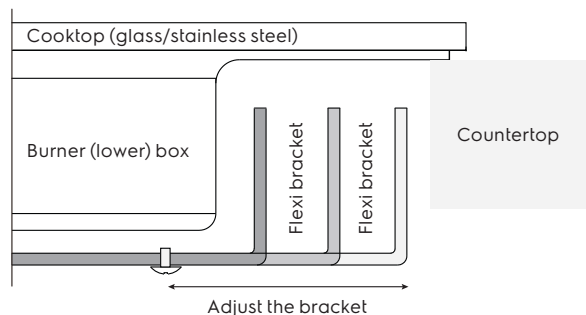

Dimension Guide

Gas Hob

Model:
EHG8267MF

Dimensions

	width	height	depth
Cut-out (mm)	630-765	64	350-465
Product (mm)	800	128	508

Cut-out dimensions (mm)	A1	A2	A3	A4	W1	W2	W3	D1	D2	D3
EHG8267MF	55	75	155	150	800	765	630	508	465	350

Please note! Dimensions to be used as a guide only. All customers MUST refer to the user manual supplied with the product for detailed installation instructions.

© 2026 Electrolux S.E.A PTE. LTD. ELX_DIM_EHG8267MF_Jan26