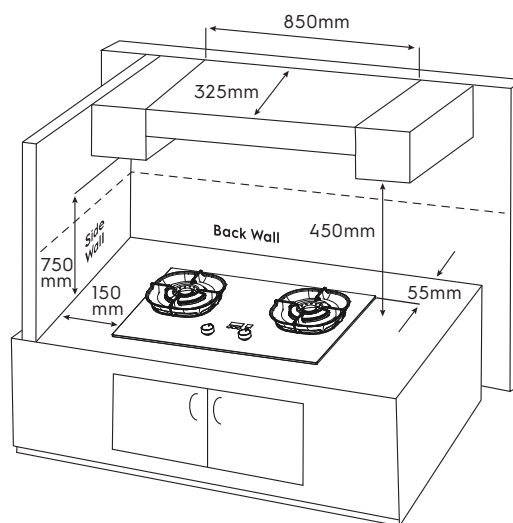

Dimension Guide

Gas Hob

Model:
EHG8267MF

Dimensions

	width	height	depth
Cut-out (mm)	630-765	64	350-465
Product (mm)	800	128	508

Cut-out dimensions (mm)	A1	A2	A3	A4	W1	W2	W3	D1	D2	D3
EHG8267MF	55	75	155	150	800	765	630	508	465	350

Please note! Dimensions to be used as a guide only. All customers MUST refer to the user manual supplied with the product for detailed installation instructions.

© 2026 Electrolux S.E.A PTE. LTD. ELX_DIM_EHG8267MF_Jan26