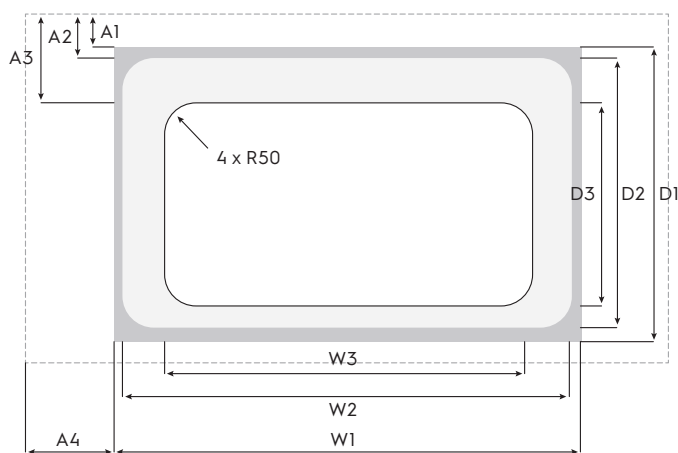

Dimension Guide

Gas Hob

Model:
EHG8267MF

Dimensions

	width	height	depth
Cut-out (mm)	630-765	64	350-465
Product (mm)	800	128	508

Cut-out dimensions (mm)	A1	A2	A3	A4	W1	W2	W3	D1	D2	D3
EHG8267MF	55	75	155	150	800	765	630	508	465	350

Please note! Dimensions to be used as a guide only. All customers MUST refer to the user manual supplied with the product for detailed installation instructions.

© 2026 Electrolux S.E.A PTE. LTD. ELX_DIM_EHG8267MF_Jan26