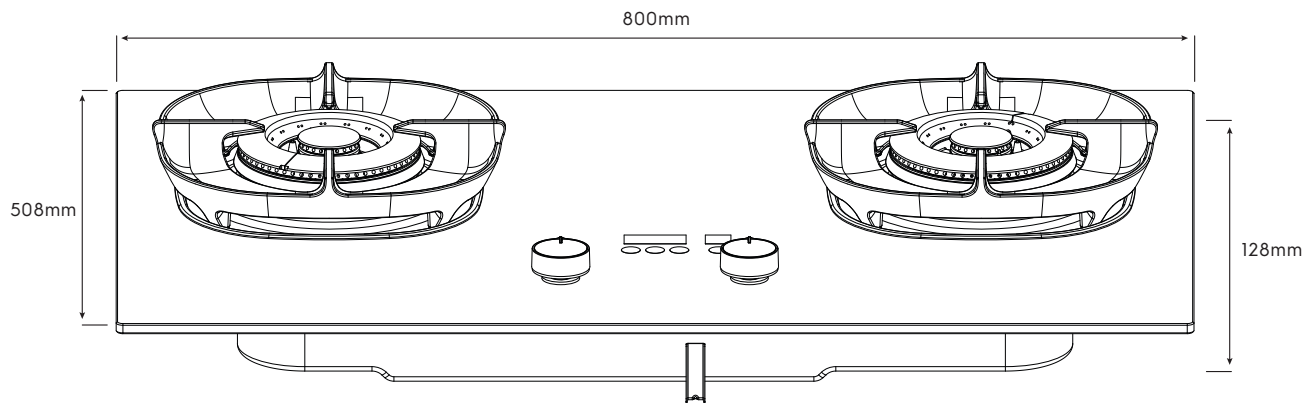

Dimension Guide

Gas Hob

Model:
EHG8267MF

Dimensions

	width	height	depth
Cut-out (mm)	630-765	64	350-465
Product (mm)	800	128	508

Cut-out dimensions (mm)	A1	A2	A3	A4	W1	W2	W3	D1	D2	D3
EHG8267MF	55	75	155	150	800	765	630	508	465	350

Please note! Dimensions to be used as a guide only. All customers MUST refer to the user manual supplied with the product for detailed installation instructions.

© 2026 Electrolux S.E.A PTE. LTD. ELX_DIM_EHG8267MF_Jan26