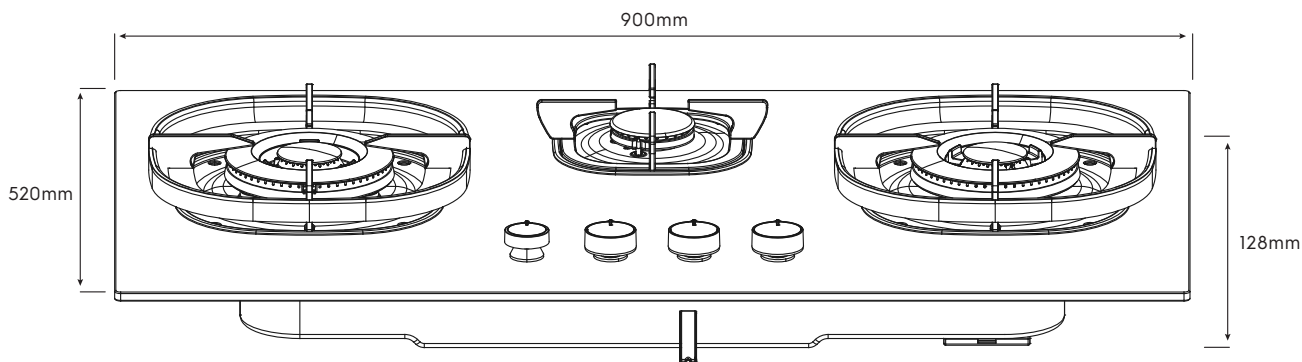

Dimension Guide

Gas Hob

Model:
EHG9335BF

Dimensions

	width	height	depth
Cut-out (mm)	700-865	64	405-480
Product (mm)	900	128	520

Cut-out dimensions (mm)	A1	A2	A3	A4	W1	W2	W3	D1	D2	D3
EHG9335BF	55	75	119	150	900	865	700	520	480	405

Please note! Dimensions to be used as a guide only. All customers MUST refer to the user manual supplied with the product for detailed installation instructions.
© 2026 Electrolux S.E.A PTE. LTD. ELX_DIM_EHG9335BF_Jan26