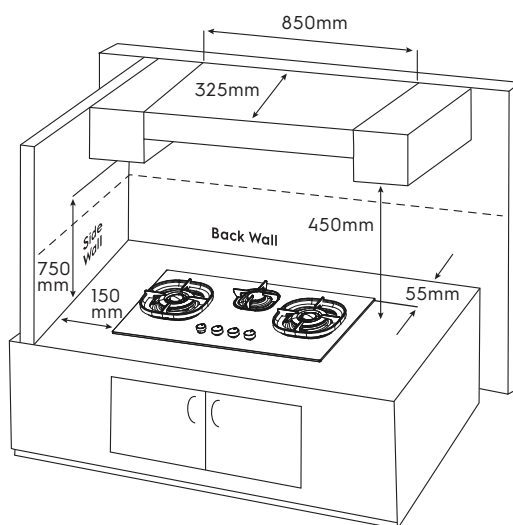

Dimension Guide

Gas Hob

Model:
EHG9335BF

Dimensions

	width	height	depth
Cut-out (mm)	700-865	64	405-480
Product (mm)	900	128	520

Cut-out dimensions (mm)	A1	A2	A3	A4	W1	W2	W3	D1	D2	D3
EHG9335BF	55	75	119	150	900	865	700	520	480	405

Please note! Dimensions to be used as a guide only. All customers MUST refer to the user manual supplied with the product for detailed installation instructions.
© 2026 Electrolux S.E.A PTE. LTD. ELX_DIM_EHG9335BF_Jan26