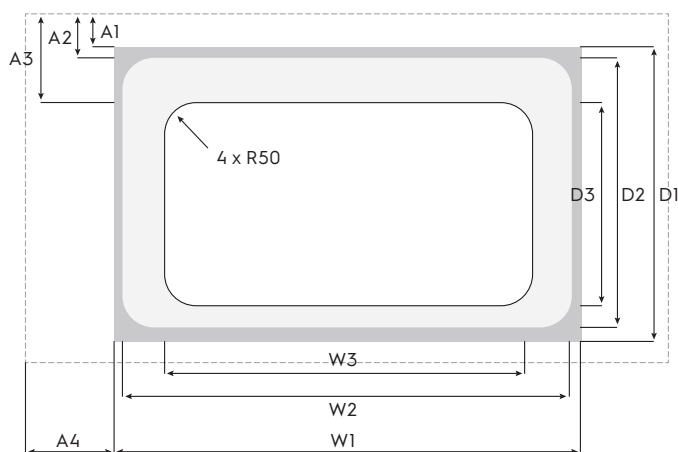

Dimension Guide

Gas Hob

Model:
EHG9335BF

Dimensions

	width	height	depth
Cut-out (mm)	700-865	64	405-480
Product (mm)	900	128	520

Cut-out dimensions (mm)	A1	A2	A3	A4	W1	W2	W3	D1	D2	D3
EHG9335BF	55	75	119	150	900	865	700	520	480	405

Please note! Dimensions to be used as a guide only. All customers MUST refer to the user manual supplied with the product for detailed installation instructions.
© 2026 Electrolux S.E.A PTE. LTD. ELX_DIM_EHG9335BF_Jan26