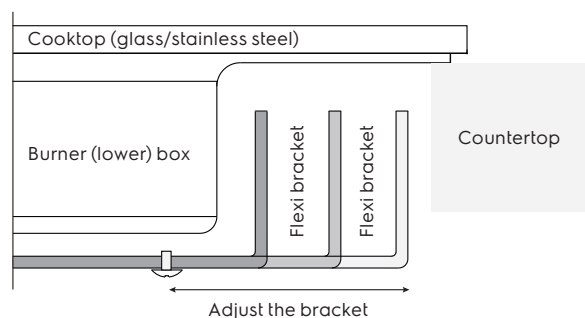

# Dimension Guide

### Dimensions

	width	height	depth
Cut-out (mm)	700-865	64	405-480
Product (mm)	900	128	520

Cut-out dimensions (mm)	A1	A2	A3	A4	W1	W2	W3	D1	D2	D3
EHG9355BF	55	75	119	150	900	865	700	520	480	405

**Please note!** Dimensions to be used as a guide only. All customers MUST refer to the user manual supplied with the product for detailed installation instructions.