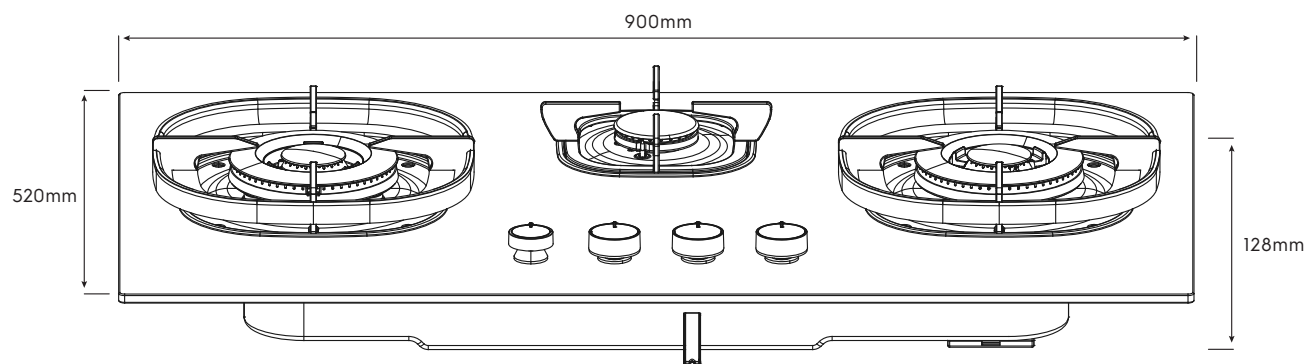

# Dimension Guide

### Dimensions

	width	height	depth
Cut-out (mm)	700-865	64	405-480
Product (mm)	900	128	520

Cut-out dimensions (mm)	A1	A2	A3	A4	W1	W2	W3	D1	D2	D3
EHG9355BF	55	75	119	150	900	865	700	520	480	405

**Please note!** Dimensions to be used as a guide only. All customers MUST refer to the user manual supplied with the product for detailed installation instructions.