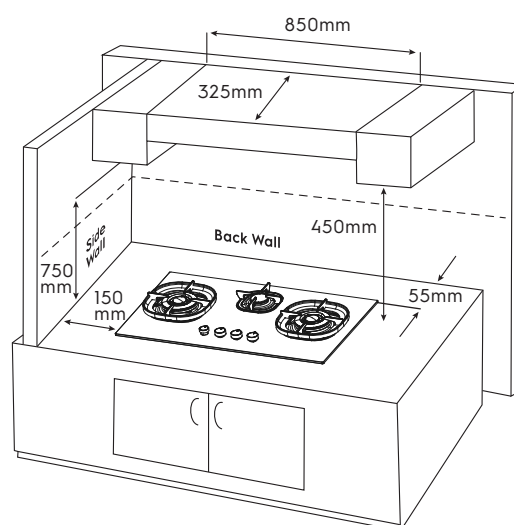

# Dimension Guide

### Dimensions

	width	height	depth
Cut-out (mm)	700-865	64	405-480
Product (mm)	900	128	520

Cut-out dimensions (mm)	A1	A2	A3	A4	W1	W2	W3	D1	D2	D3
EHG9355BF	55	75	119	150	900	865	700	520	480	405

**Please note!** Dimensions to be used as a guide only. All customers MUST refer to the user manual supplied with the product for detailed installation instructions.