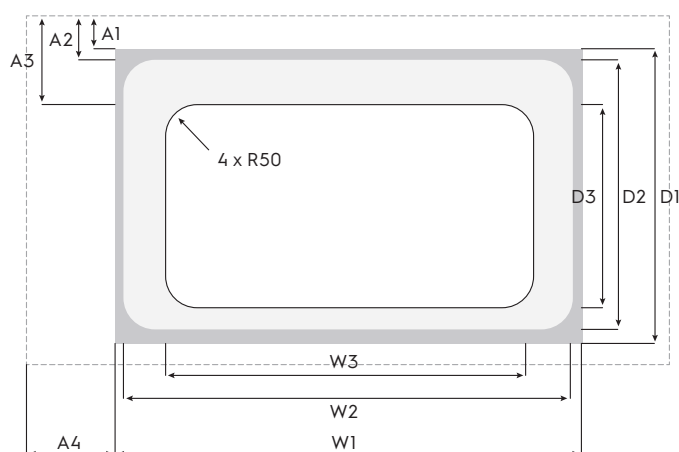

# Dimension Guide

### Dimensions

	width	height	depth
Cut-out (mm)	700-865	64	405-480
Product (mm)	900	128	520

Cut-out dimensions (mm)	A1	A2	A3	A4	W1	W2	W3	D1	D2	D3
EHG9355BF	55	75	119	150	900	865	700	520	480	405

**Please note!** Dimensions to be used as a guide only. All customers MUST refer to the user manual supplied with the product for detailed installation instructions.