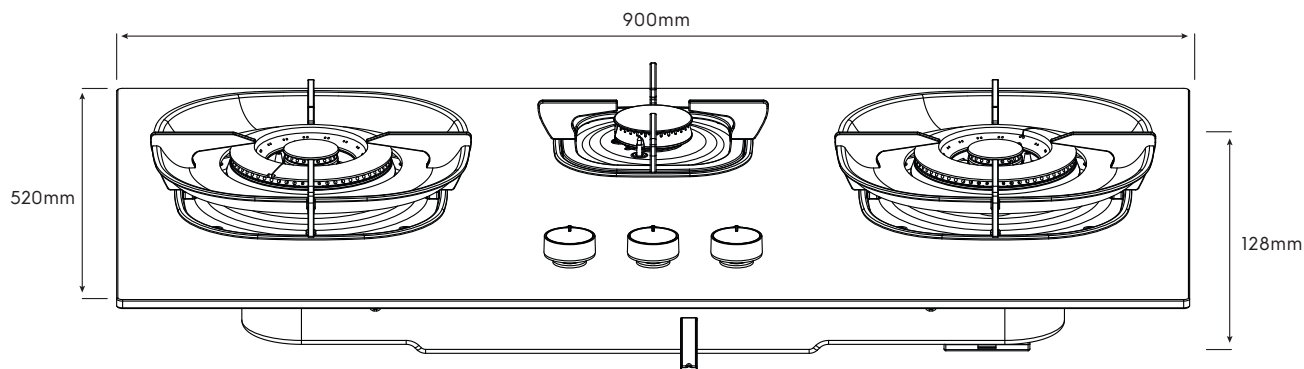

Dimension Guide

Gas Hob

Model:
EHG9356MF

Dimensions

	width	height	depth
Cut-out (mm)	700-865	64	405-480
Product (mm)	900	128	520

Cut-out dimensions (mm)	A1	A2	A3	A4	W1	W2	W3	D1	D2	D3
EHG9356MF	55	75	119	150	900	865	700	520	480	405

Please note! Dimensions to be used as a guide only. All customers MUST refer to the user manual supplied with the product for detailed installation instructions.

© 2026 Electrolux S.E.A PTE. LTD. ELX_DIM_EHG9356MF_Jan26