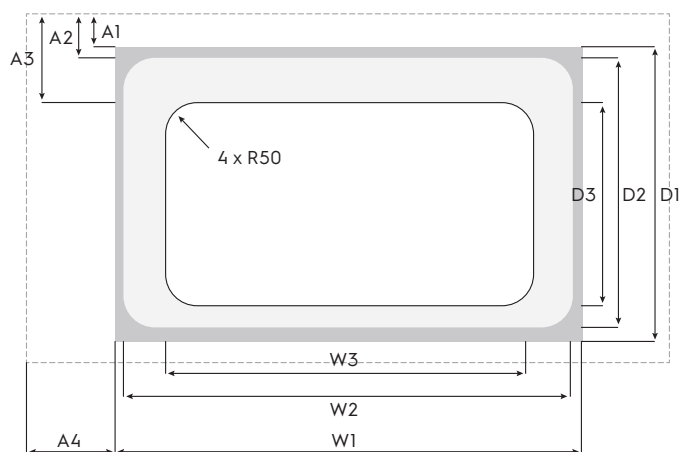

Dimension Guide

Gas Hob

Model:
EHG9356MF

Dimensions

	width	height	depth
Cut-out (mm)	700-865	64	405-480
Product (mm)	900	128	520

Cut-out dimensions (mm)	A1	A2	A3	A4	W1	W2	W3	D1	D2	D3
EHG9356MF	55	75	119	150	900	865	700	520	480	405

Please note! Dimensions to be used as a guide only. All customers MUST refer to the user manual supplied with the product for detailed installation instructions.

© 2026 Electrolux S.E.A PTE. LTD. ELX_DIM_EHG9356MF_Jan26