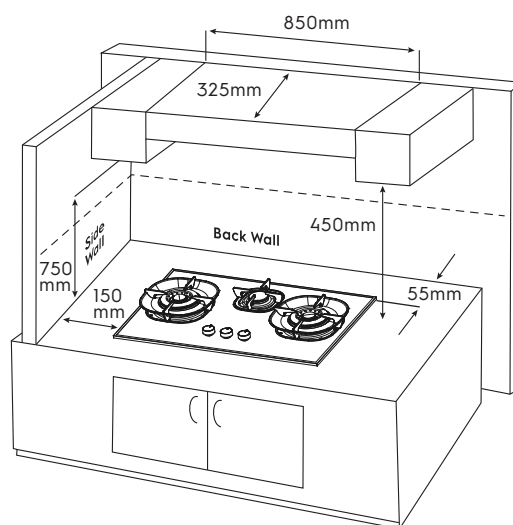

Dimension Guide

Gas Hob

Model:
EHG9356MF

Dimensions

	width	height	depth
Cut-out (mm)	700-865	64	405-480
Product (mm)	900	128	520

Cut-out dimensions (mm)	A1	A2	A3	A4	W1	W2	W3	D1	D2	D3
EHG9356MF	55	75	119	150	900	865	700	520	480	405

Please note! Dimensions to be used as a guide only. All customers MUST refer to the user manual supplied with the product for detailed installation instructions.

© 2026 Electrolux S.E.A PTE. LTD. ELX_DIM_EHG9356MF_Jan26