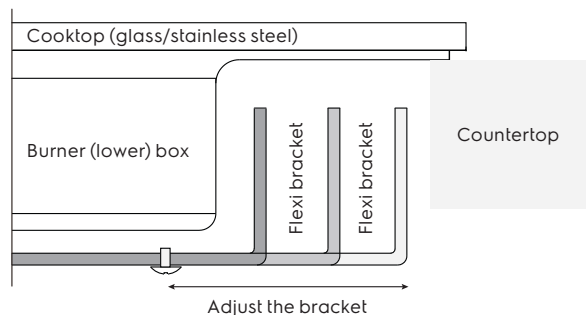

# Dimension Guide

### Dimensions

	width	height	depth
Cut-out (mm)	700-865	64	405-480
Product (mm)	900	128	520

Cut-out dimensions (mm)	A1	A2	A3	A4	W1	W2	W3	D1	D2	D3
EHG9367MF	55	75	119	150	900	865	700	520	480	405

**Please note!** Dimensions to be used as a guide only. All customers MUST refer to the user manual supplied with the product for detailed installation instructions.