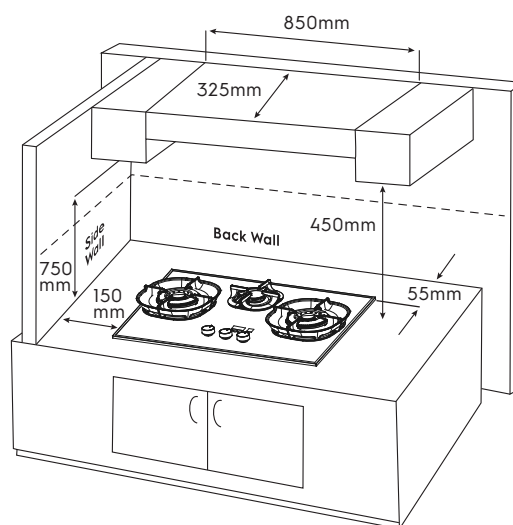

# Dimension Guide

### Dimensions

	width	height	depth
Cut-out (mm)	700-865	64	405-480
Product (mm)	900	128	520

Cut-out dimensions (mm)	A1	A2	A3	A4	W1	W2	W3	D1	D2	D3
EHG9367MF	55	75	119	150	900	865	700	520	480	405

**Please note!** Dimensions to be used as a guide only. All customers MUST refer to the user manual supplied with the product for detailed installation instructions.