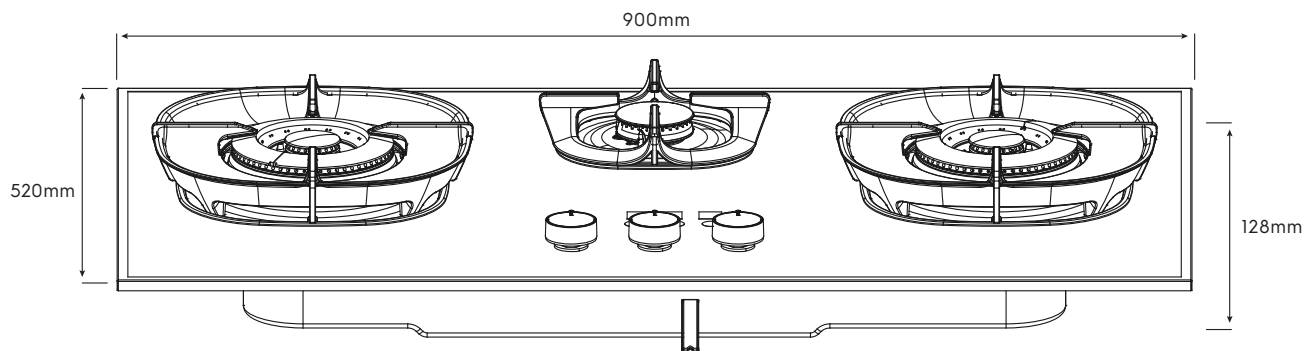

# Dimension Guide

### Dimensions

	width	height	depth
Cut-out (mm)	700-865	64	405-480
Product (mm)	900	128	520

Cut-out dimensions (mm)	A1	A2	A3	A4	W1	W2	W3	D1	D2	D3
EHG9367MF	55	75	119	150	900	865	700	520	480	405

**Please note!** Dimensions to be used as a guide only. All customers MUST refer to the user manual supplied with the product for detailed installation instructions.