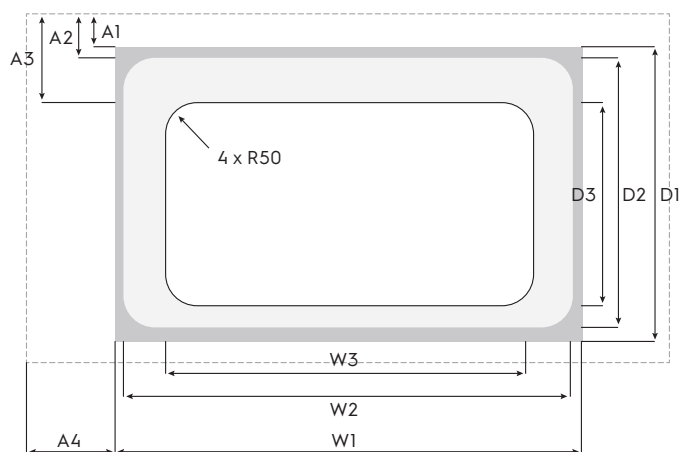

# Dimension Guide

### Dimensions

	width	height	depth
Cut-out (mm)	700-865	64	405-480
Product (mm)	900	128	520

Cut-out dimensions (mm)	A1	A2	A3	A4	W1	W2	W3	D1	D2	D3
EHG9367MF	55	75	119	150	900	865	700	520	480	405

**Please note!** Dimensions to be used as a guide only. All customers MUST refer to the user manual supplied with the product for detailed installation instructions.