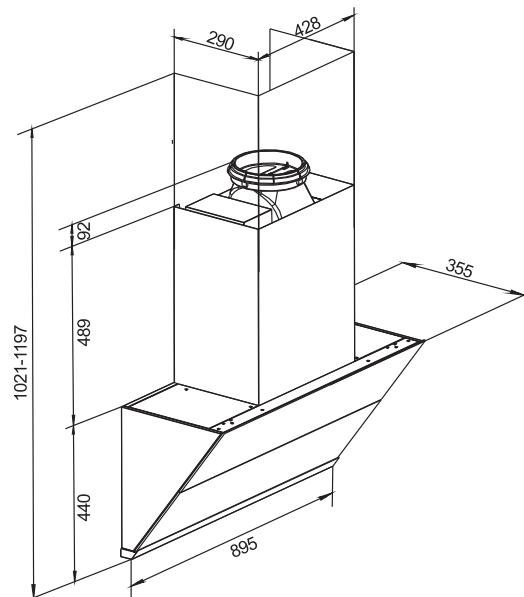

Dimension Guide

Slope extractor hood

Model:
ECS9745KB

Dimensions

	width	height	depth
Product (mm)	895	1021-1197	355

Please note! Dimensions to be used as a guide only. All customers MUST refer to the user manual supplied with the product for detailed installation instructions.