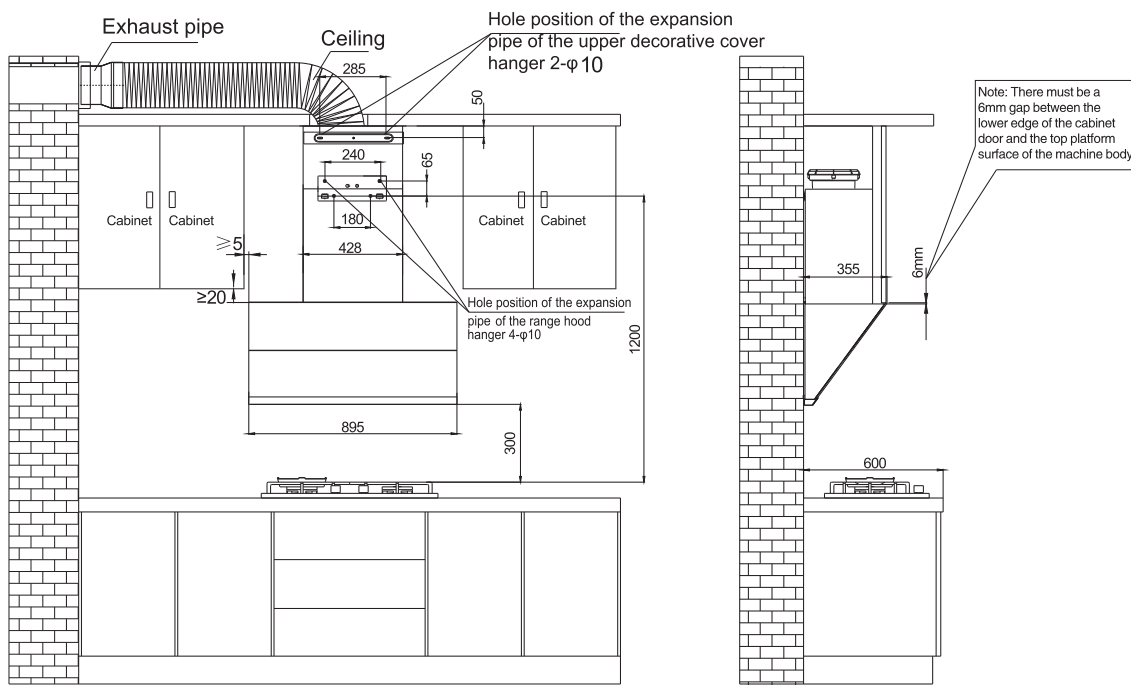

Dimension Guide

Slope extractor hood

Model:
ECS9745KB

Dimensions

	width	height	depth
Product (mm)	895	1021-1197	355

Please note! Dimensions to be used as a guide only. All customers MUST refer to the user manual supplied with the product for detailed installation instructions.