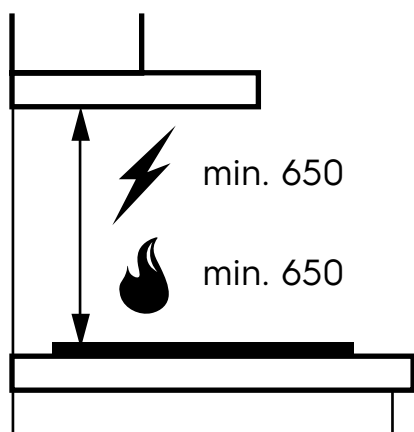

# Dimension Guide

## Extractor hood

**Model:**  
ECT9520G

### Dimensions

	width	height	depth
Product (mm)	900	435-815	450

**Please note!** Dimensions to be used as a guide only. All customers MUST refer to the user manual supplied with the product for detailed installation instructions.