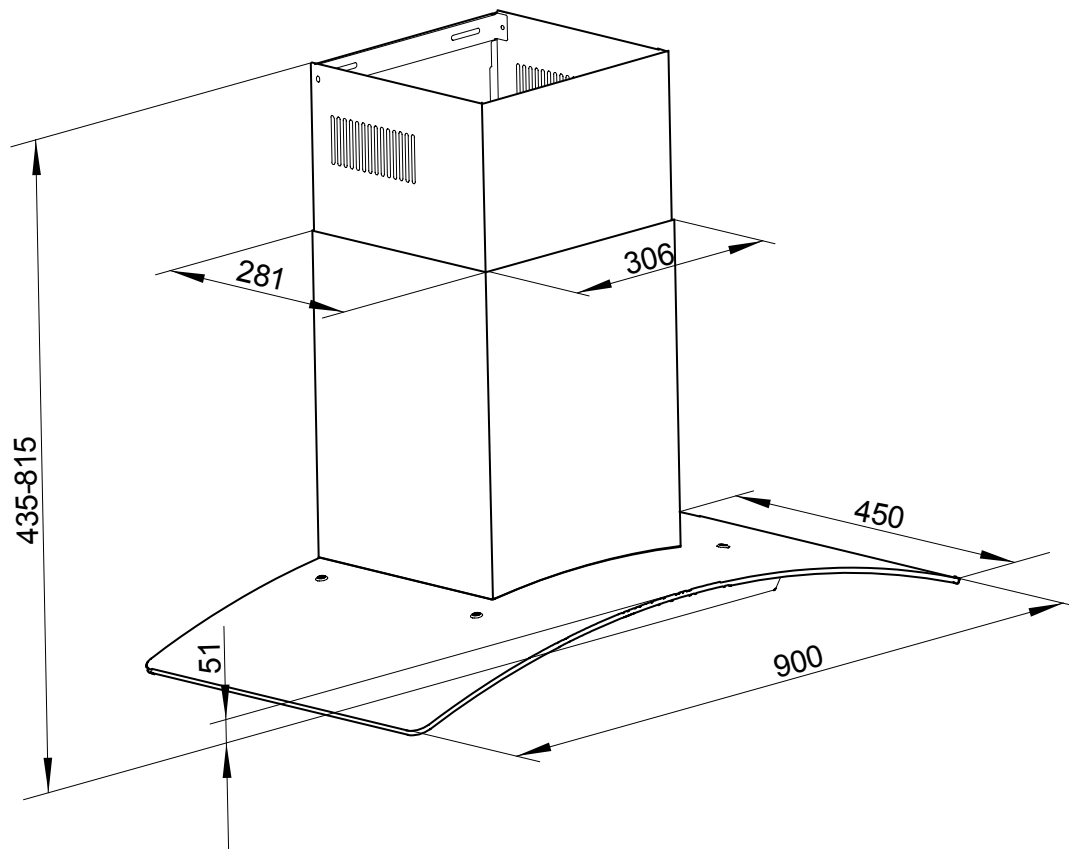

# Dimension Guide

## Extractor hood

**Model:**  
ECT9520G

### Dimensions

	width	height	depth
Product (mm)	900	435-815	450

**Please note!** Dimensions to be used as a guide only. All customers MUST refer to the user manual supplied with the product for detailed installation instructions.