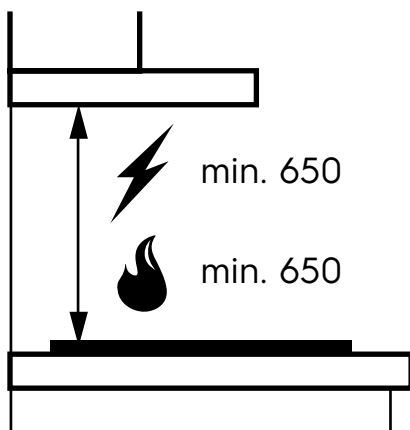

# Dimension Guide

### Dimensions

	width	height	depth
Product (mm)	898	580-1120	504

**Please note!** Dimensions to be used as a guide only. All customers MUST refer to the user manual supplied with the product for detailed installation instructions.