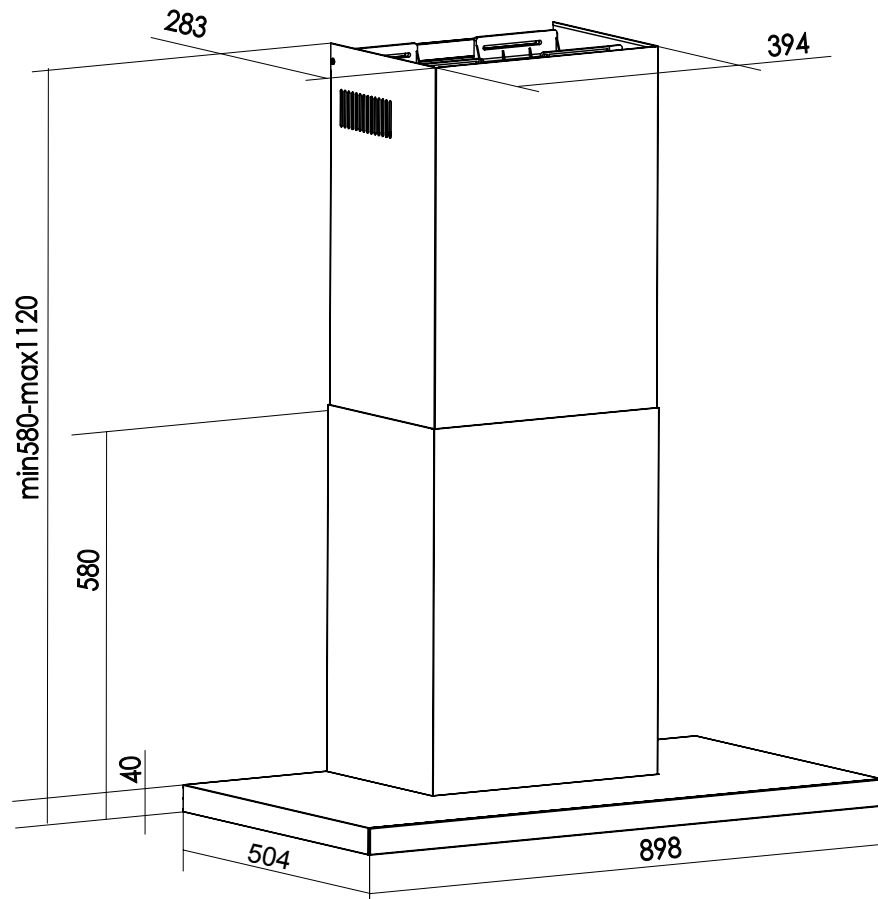

# Dimension Guide

## Extractor hood

**Model:**  
ECT9754H

### Dimensions

	width	height	depth
Product (mm)	898	580-1120	504

**Please note!** Dimensions to be used as a guide only. All customers MUST refer to the user manual supplied with the product for detailed installation instructions.