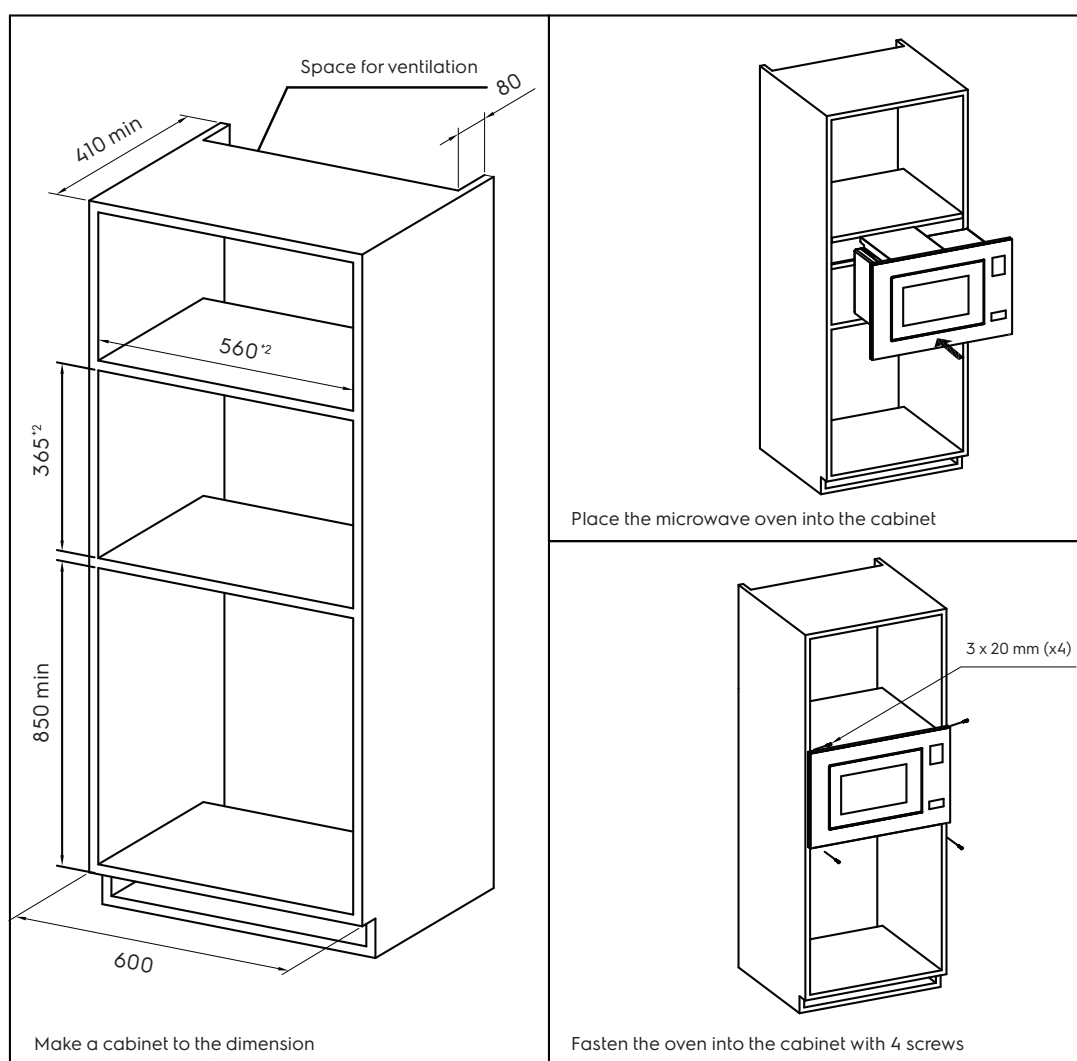

Dimension Guide

Built-in grill microwave oven

Model:
EMFB25BG

Dimensions

	width	height	depth
Cut-out (mm)	560	365	410
Product (mm)	595	390	377.2

Please note! Dimensions to be used as a guide only. All customers MUST refer to the user manual supplied with the product for detailed installation instructions.