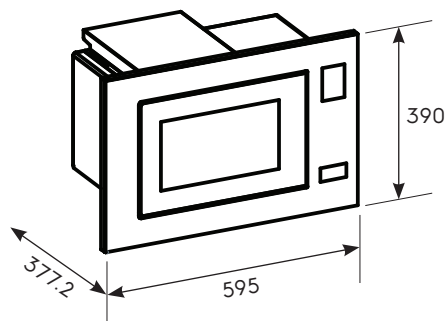

Dimension Guide

Built-in grill microwave oven

Model:
EMFB25BG

Dimensions

	width	height	depth
Cut-out (mm)	560	365	410
Product (mm)	595	390	377.2

Please note! Dimensions to be used as a guide only. All customers MUST refer to the user manual supplied with the product for detailed installation instructions.