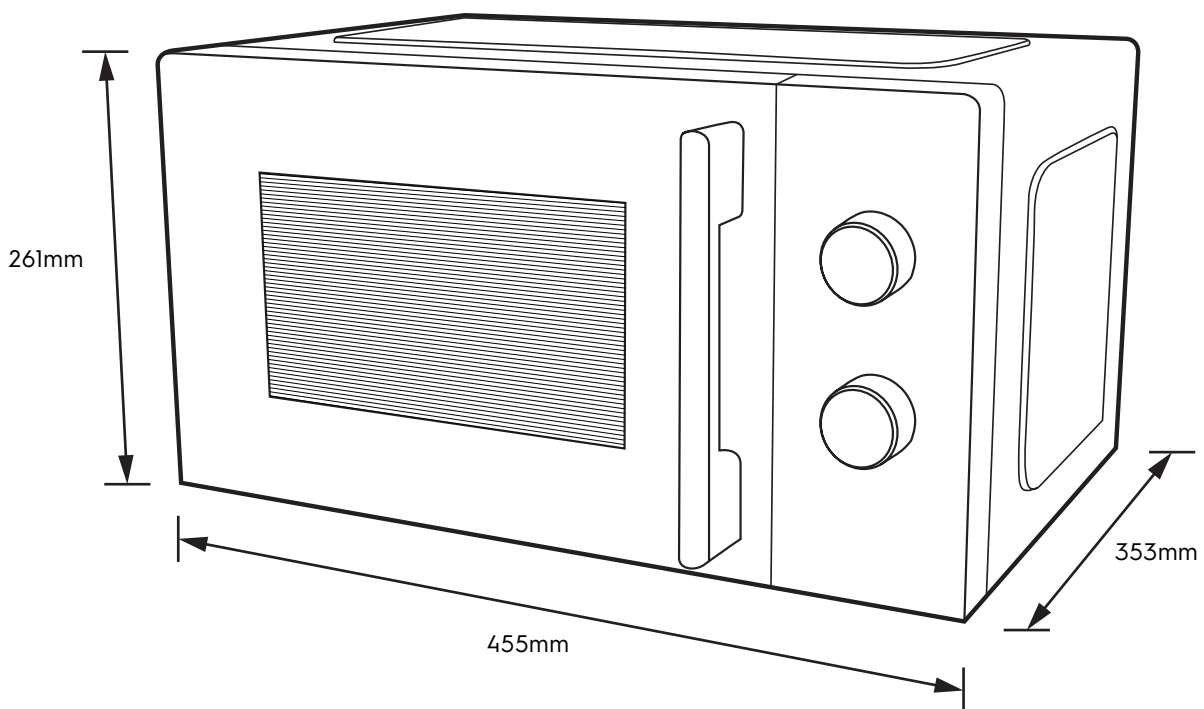

Dimension Guide

Freestanding Microwave

Model:
EMM20K22B (EN)

Dimensions

	width	height	depth
Product (mm)	455	261	353

Please note! Dimensions to be used as a guide only. All customers MUST refer to the user manual supplied with the product for detailed installation instructions.