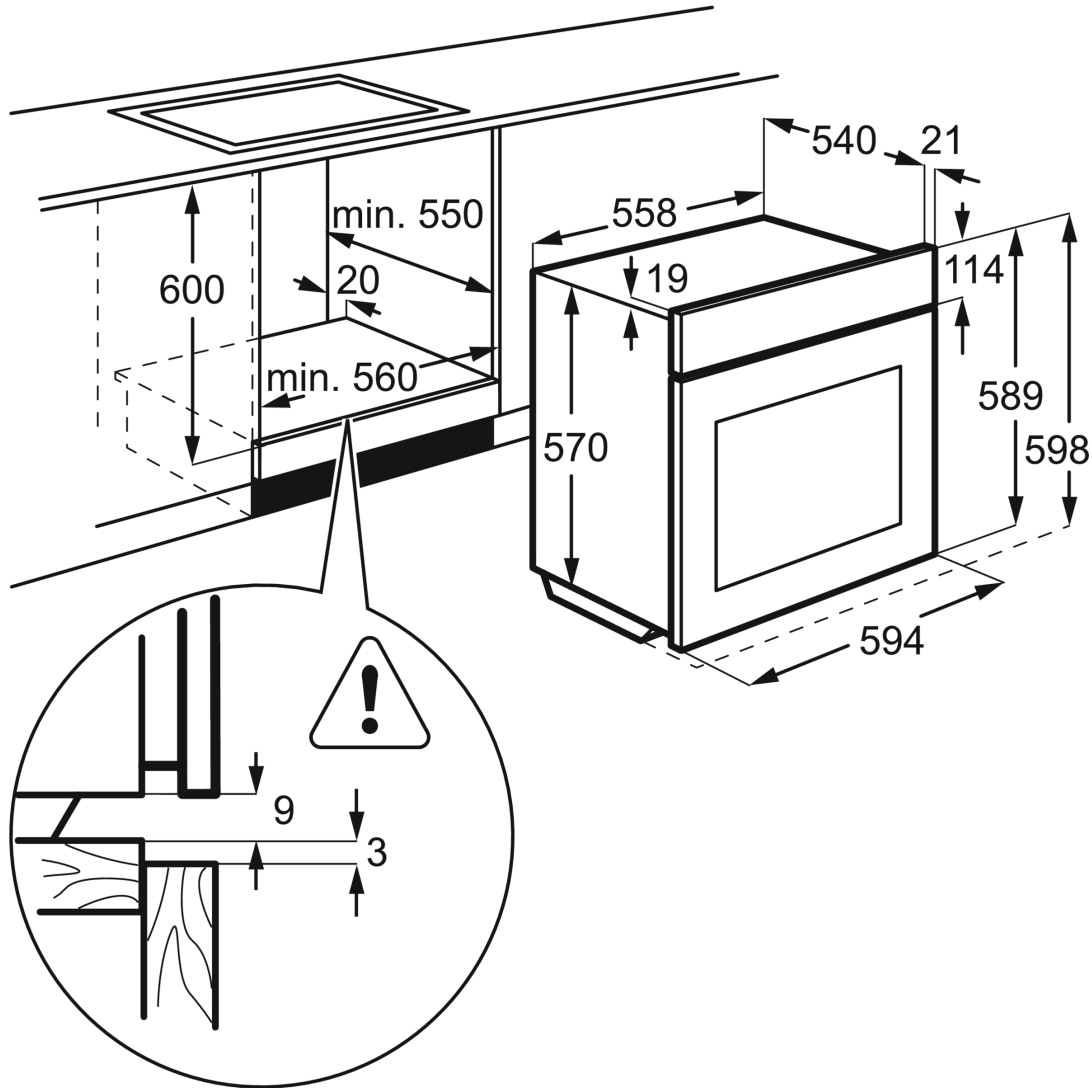

Dimension Guide

Built-in Single Oven

Model:
EOB2100COX

Dimensions			
	width	height	depth
Cut-out (mm)	560	600	550
Product (mm)	594	590	560

Please note! Dimensions to be used as a guide only. All customers MUST refer to the user manual supplied with the product for detailed installation instructions.