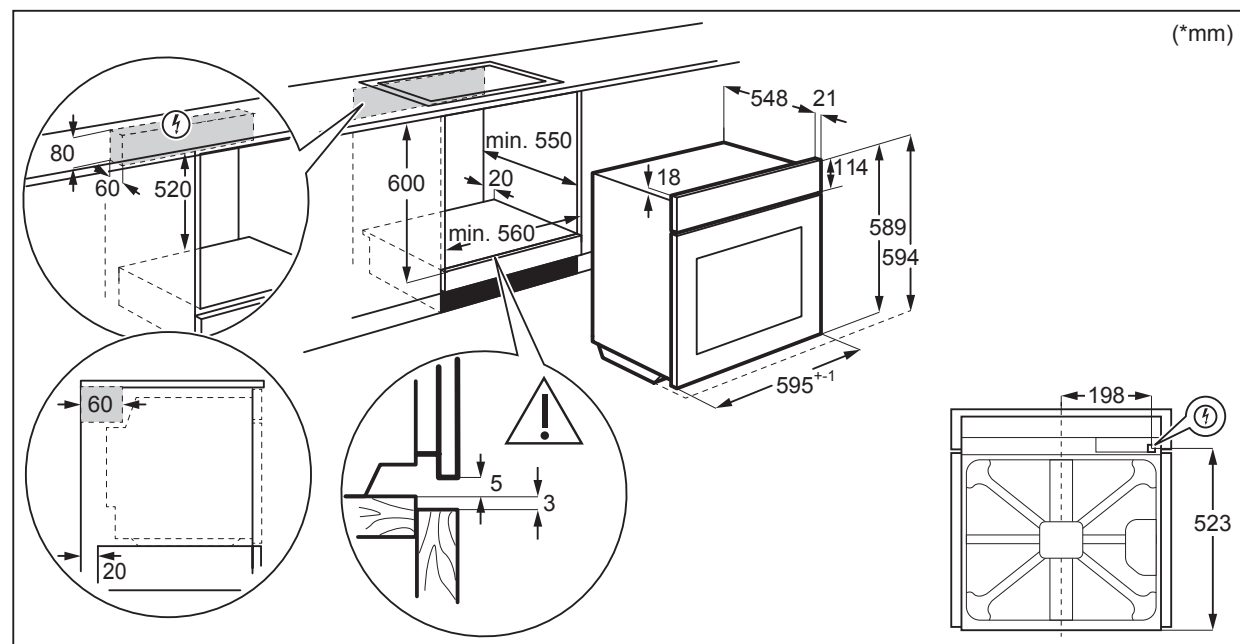

Dimension Guide

Built-in Oven

Model:

KODGH70TXA

Wall Mount

Underbench

Please note! Dimensions to be used as a guide only. All customers MUST refer to the user manual supplied with the product for detailed installation instructions.