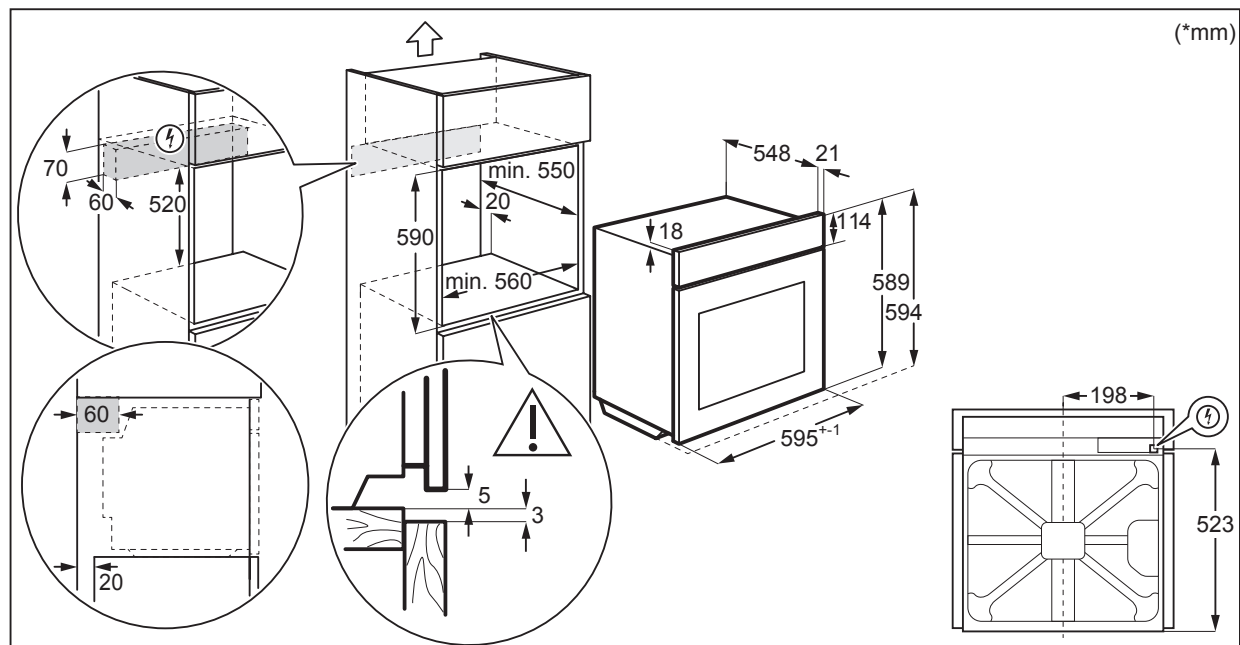

Dimension Guide

Built-in Oven

Model:

KODGH70TXA

Wall Mount

Underbench

Please note! Dimensions to be used as a guide only. All customers MUST refer to the user manual supplied with the product for detailed installation instructions.