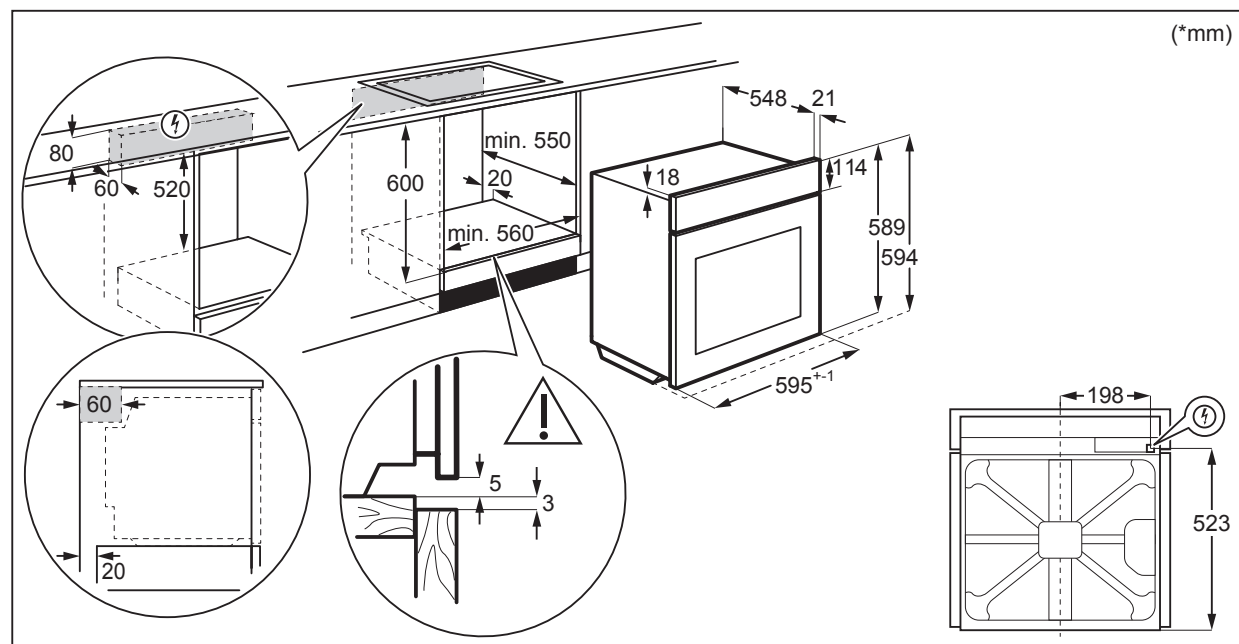

Dimension Guide

Built-in Oven

Model:

KOHGH00XA

Wall Mount

Underbench

Please note! Dimensions to be used as a guide only. All customers MUST refer to the user manual supplied with the product for detailed installation instructions.