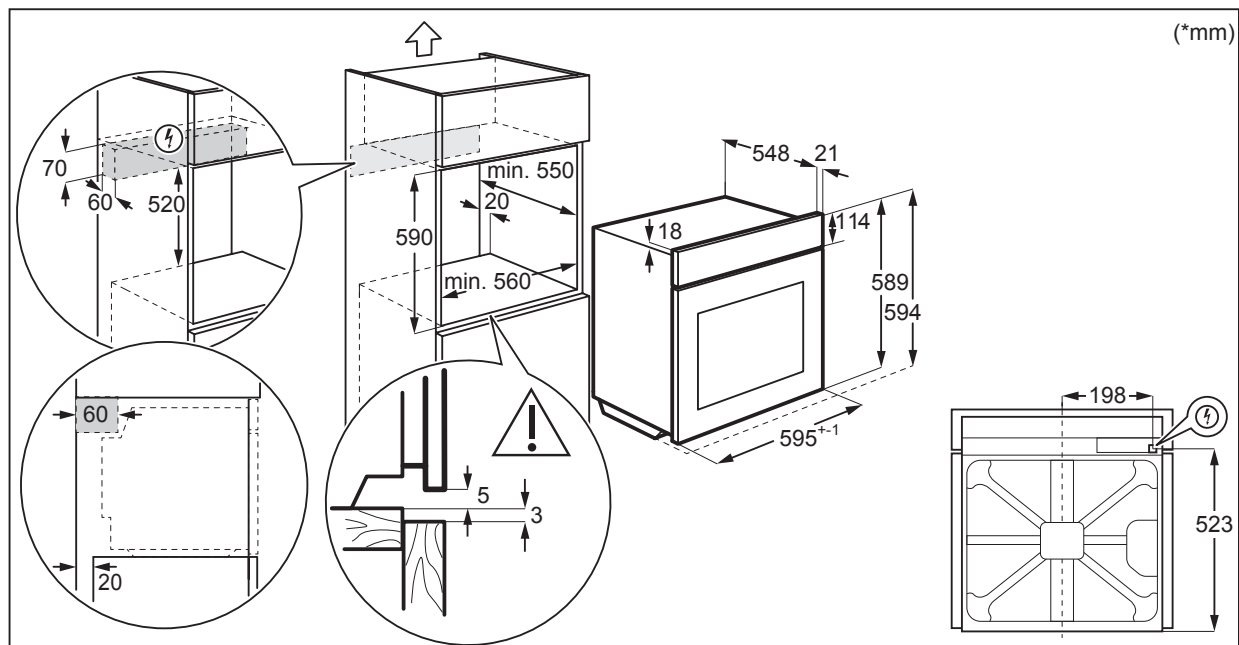

Dimension Guide

Built-in Oven

Model:

KOHGH00XA

Wall Mount

Underbench

Please note! Dimensions to be used as a guide only. All customers MUST refer to the user manual supplied with the product for detailed installation instructions.