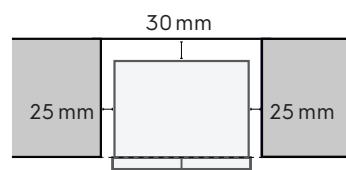

# Dimension Guide

## Quad door refrigerator

**Model:**  
EQE5700C-B

**Installation options for optimal aesthetics :**

**Minimum side clearance kitchen cabinet**

Fridge body must sit 10mm proud of kitchen cabinetry.

Minimum cabinetry opening (WxDxH) :  
900mm x 649mm x 1800mm

**Front of fridge body in line with kitchen cabinet**

Side clearance must be 25mm either side of fridge body, to have the fridge doors siting proud of the kitchen cabinetry.

Minimum cabinetry opening (WxDxH) :  
940mm x 659mm x 1800mm

Minimum cabinetry opening (WxDxH) :  
1070mm x 741mm x 1800mm

**Note :** Spacers supplied to assist

Quad door refrigerator	Door width (W)	Total depth (D)	Maximum height (H)	Cabinet width (W1)	Cabinet height (H1)	Cabinet depth (D1)	Depth door open 90° (D2)
EQE5700C-B	896	726	1795	890	1775	640	1104