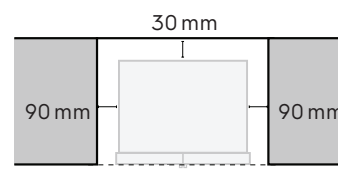

# Dimension Guide

## Quad door refrigerator

**Model:**  
EQE5700C-B

**Installation options for optimal aesthetics :**

**Minimum side clearance kitchen cabinet**

Fridge body must sit 10mm proud of kitchen cabinetry.

Minimum cabinetry opening (WxDxH) :  
900mm x 649mm x 1800mm

**Front of fridge body in line with kitchen cabinet**

Side clearance must be 25mm either side of fridge body, to have the fridge doors siting proud of the kitchen cabinetry.

Minimum cabinetry opening (WxDxH) :  
940mm x 659mm x 1800mm

Minimum cabinetry opening (WxDxH) :  
1070mm x 741mm x 1800mm

**Note :** Spacers supplied to assist

Quad door refrigerator	Door width (W)	Total depth (D)	Maximum height (H)	Cabinet width (W1)	Cabinet height (H1)	Cabinet depth (D1)	Depth door open 90° (D2)
EQE5700C-B	896	726	1795	890	1775	640	1104