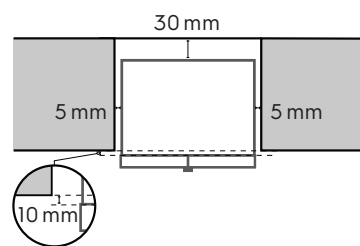

# Dimension Guide

## Quad door refrigerator

**Model:**  
EQE5700C-B

**Installation options for optimal aesthetics :**

**Minimum side clearance kitchen cabinet**

Fridge body must sit 10mm proud of kitchen cabinetry.

Minimum cabinetry opening (WxDxH) :  
900mm x 649mm x 1800mm

**Front of fridge body in line with kitchen cabinet**

Side clearance must be 25mm either side of fridge body, to have the fridge doors siting proud of the kitchen cabinetry.

Minimum cabinetry opening (WxDxH) :  
940mm x 659mm x 1800mm

Minimum cabinetry opening (WxDxH) :  
1070mm x 741mm x 1800mm

**Note :** Spacers supplied to assist

Quad door refrigerator	Door width (W)	Total depth (D)	Maximum height (H)	Cabinet width (W1)	Cabinet height (H1)	Cabinet depth (D1)	Depth door open 90° (D2)
EQE5700C-B	896	726	1795	890	1775	640	1104