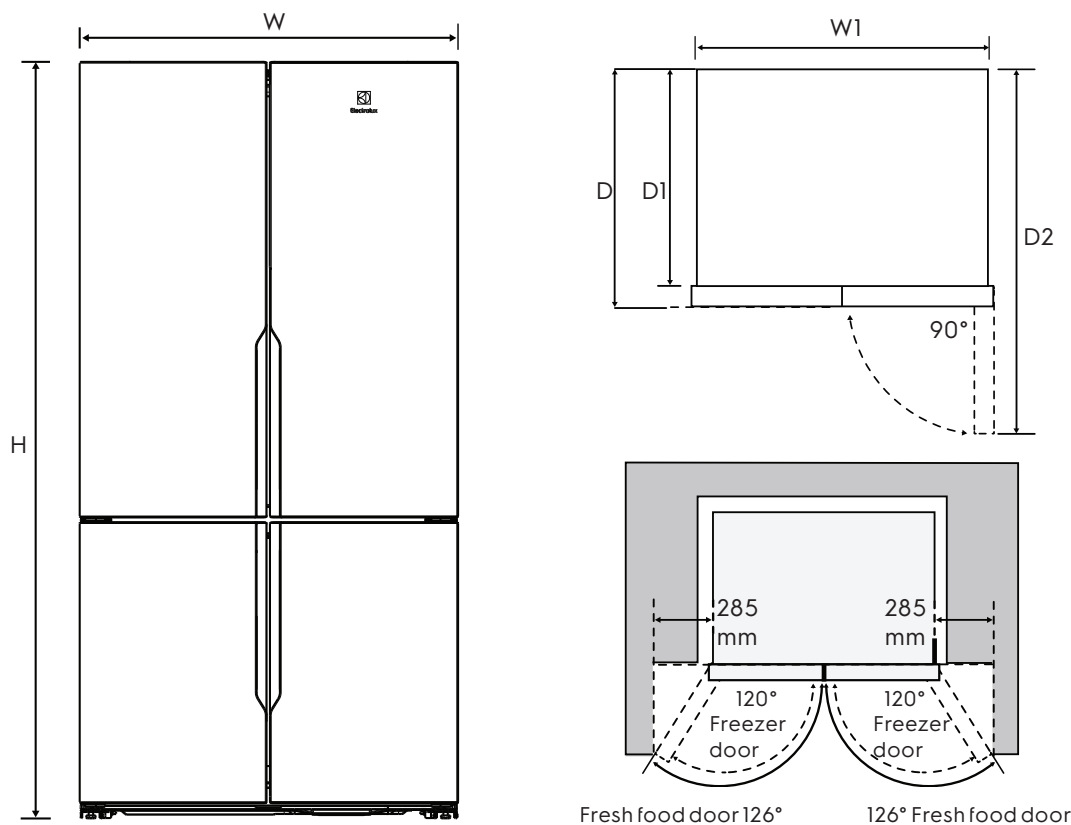

# Dimension Guide

## Quad door refrigerator

**Model:**  
EQE5700C-B

**Installation options for optimal aesthetics :**

**Minimum side clearance kitchen cabinet**

Fridge body must sit 10mm proud of kitchen cabinetry.

Minimum cabinetry opening (WxDxH) :  
900mm x 649mm x 1800mm

**Front of fridge body in line with kitchen cabinet**

Side clearance must be 25mm either side of fridge body, to have the fridge doors siting proud of the kitchen cabinetry.

Minimum cabinetry opening (WxDxH) :  
940mm x 659mm x 1800mm

Minimum cabinetry opening (WxDxH) :  
1070mm x 741mm x 1800mm

**Note :** Spacers supplied to assist

Quad door refrigerator	Door width (W)	Total depth (D)	Maximum height (H)	Cabinet width (W1)	Cabinet height (H1)	Cabinet depth (D1)	Depth door open 90° (D2)
EQE5700C-B	896	726	1795	890	1775	640	1104