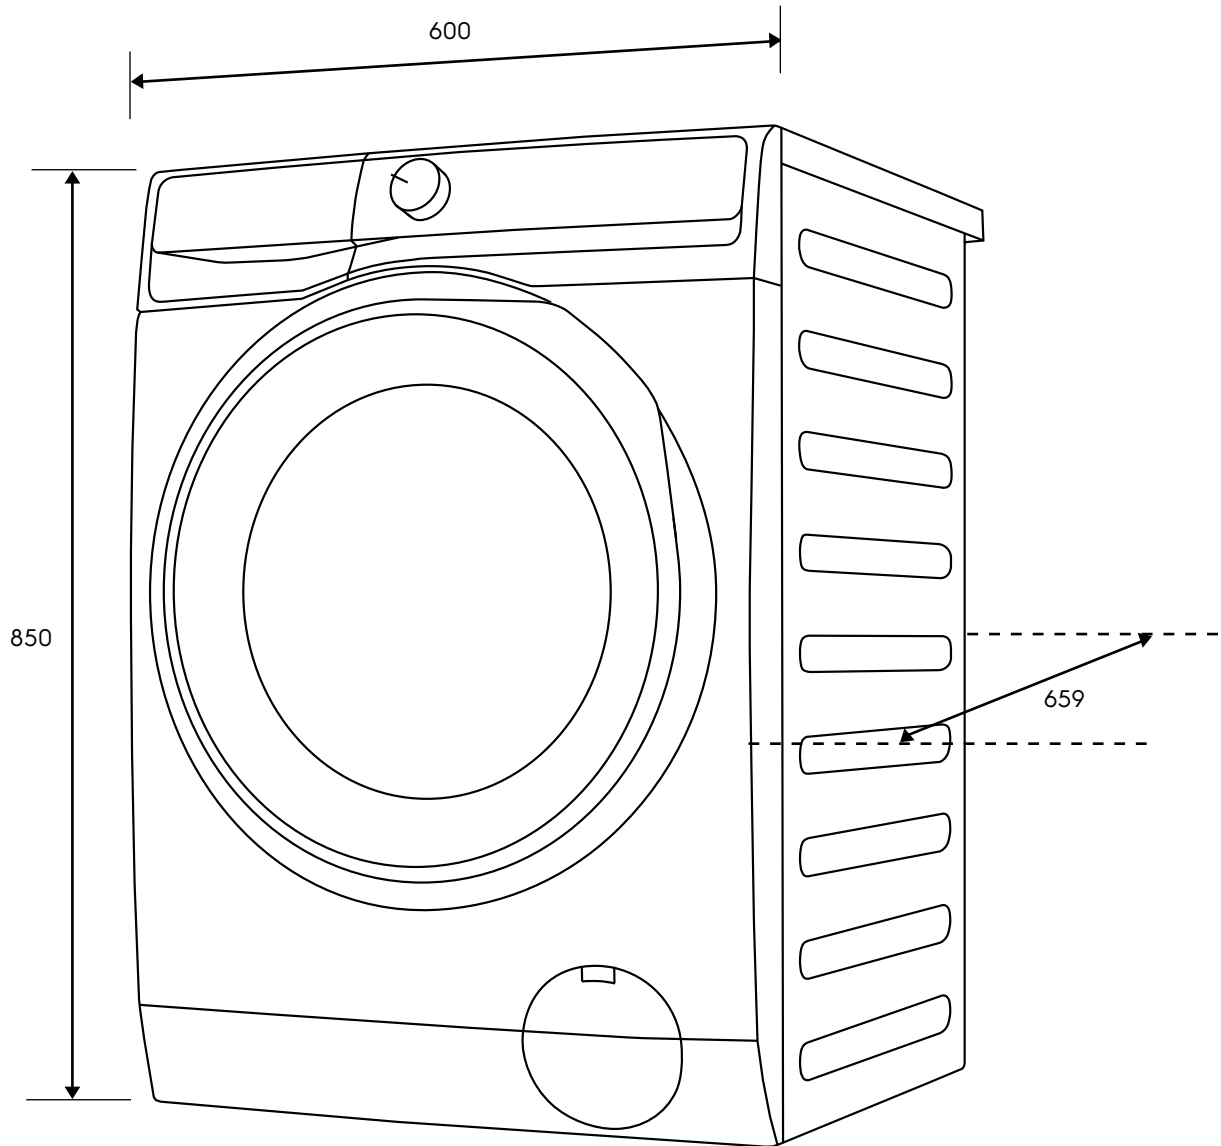

Dimension Guide

Washer dryer

Model:
EWW1023P5WC

Dimensions

	width	height	depth
Product (mm)	600	850	659

Please note! Dimensions to be used as a guide only. All customers MUST refer to the user manual supplied with the product for detailed installation instructions.