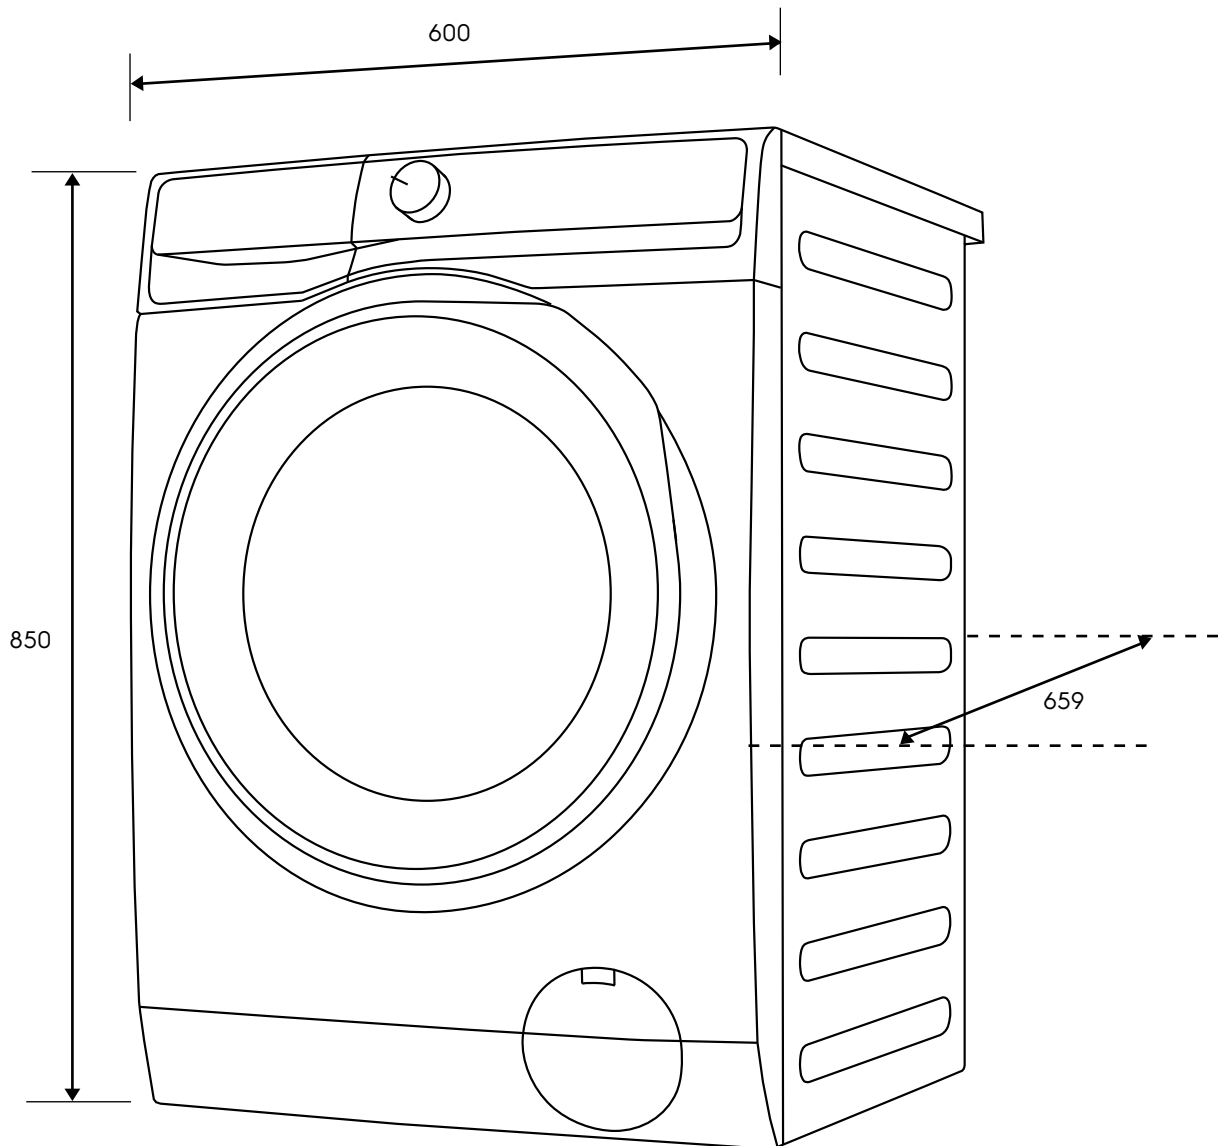

# Dimension Guide

## Washer dryer

**Model:**  
EWW1143P5SC

### Dimensions

	width	height	depth
Product (mm)	600	850	659

**Please note!** Dimensions to be used as a guide only. All customers MUST refer to the user manual supplied with the product for detailed installation instructions.