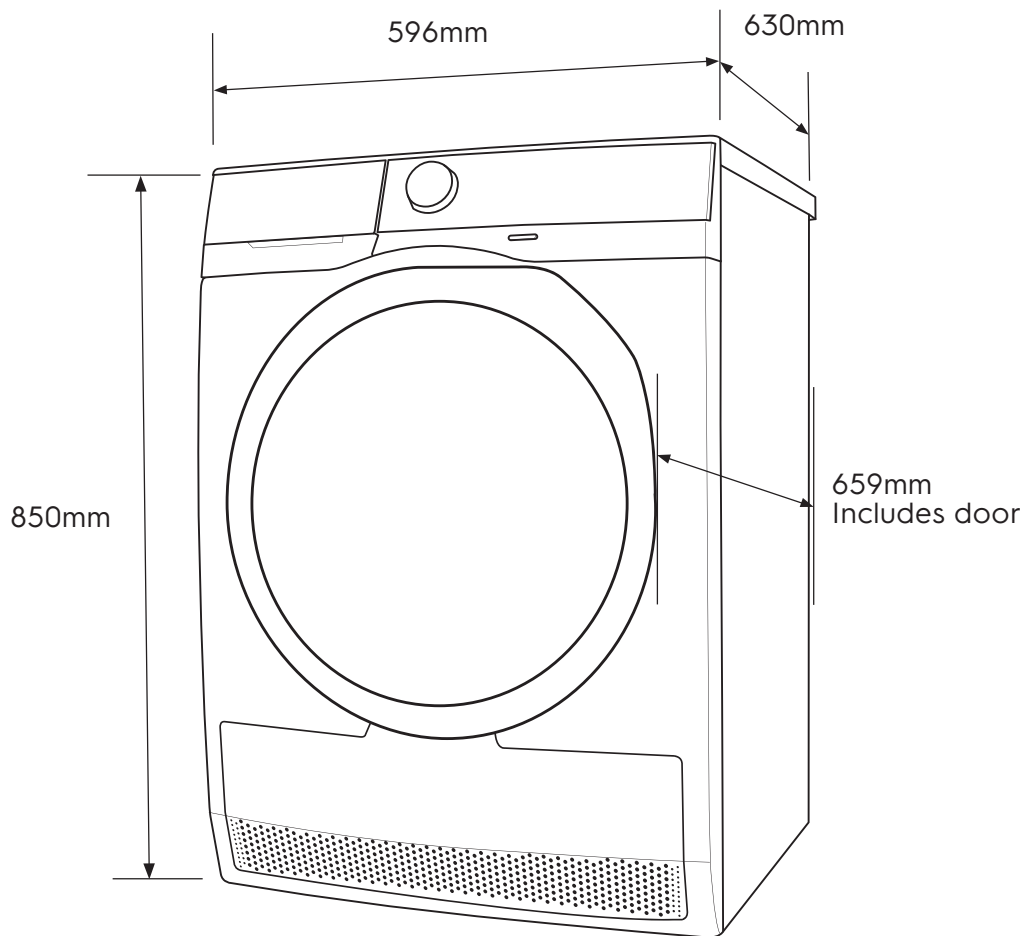

Dimension Guide

Condenser Dryer

Model:
EDC804P5WB

Dimensions			
	width	height	depth
Product (mm)	596	850	630

Please note! Dimensions to be used as a guide only. All customers MUST refer to the user manual supplied with the product for detailed installation instructions.