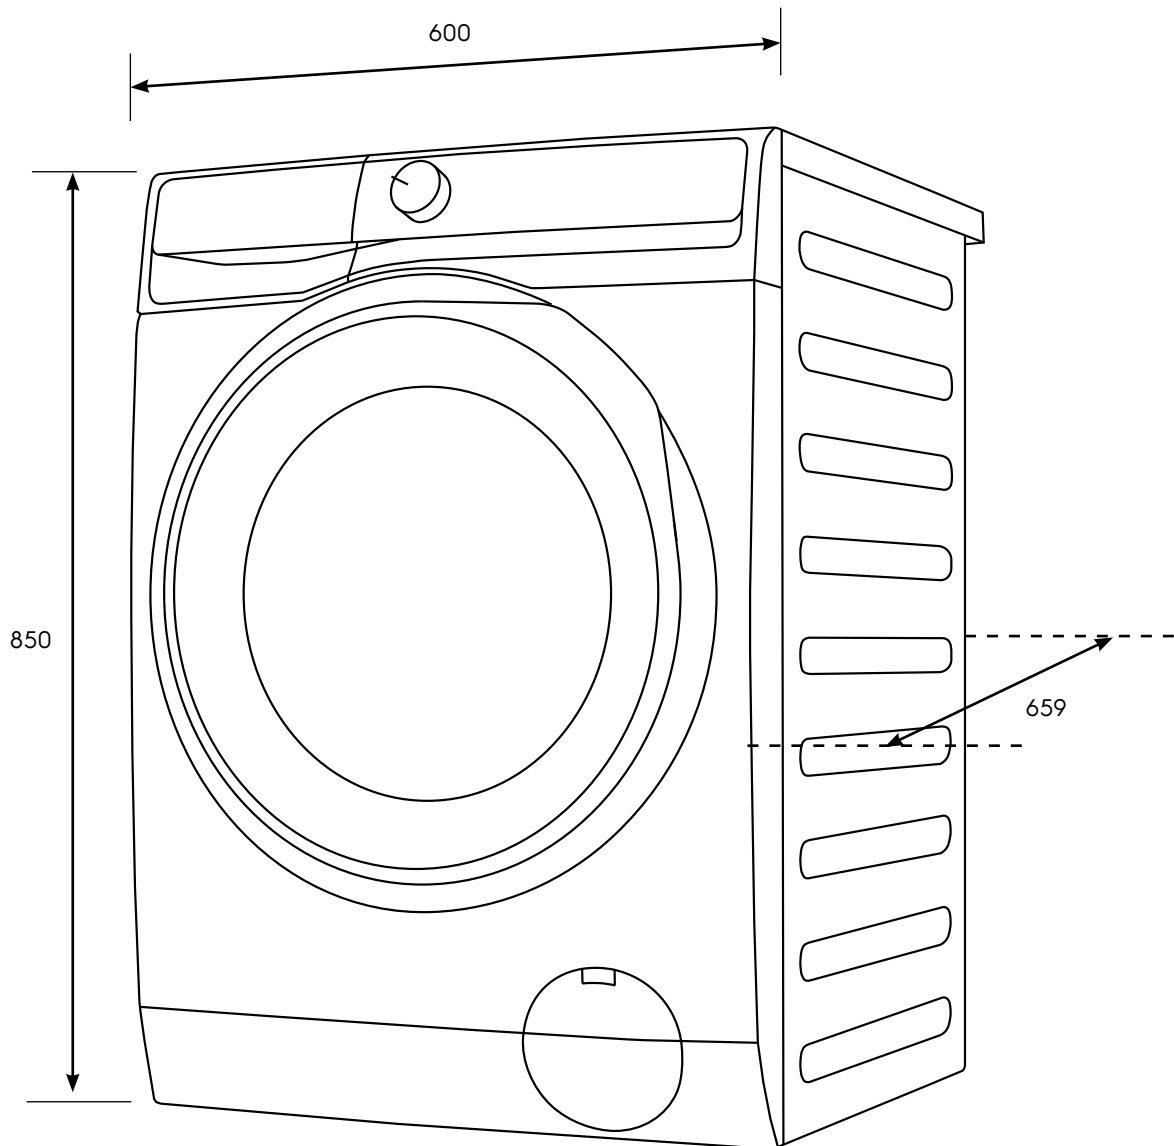

Dimension Guide

Washing machine

Model:
EWF1143R7WC

Dimensions

	width	height	depth
Product (mm)	600	850	659

Please note! Dimensions to be used as a guide only. All customers MUST refer to the user manual supplied with the product for detailed installation instructions.