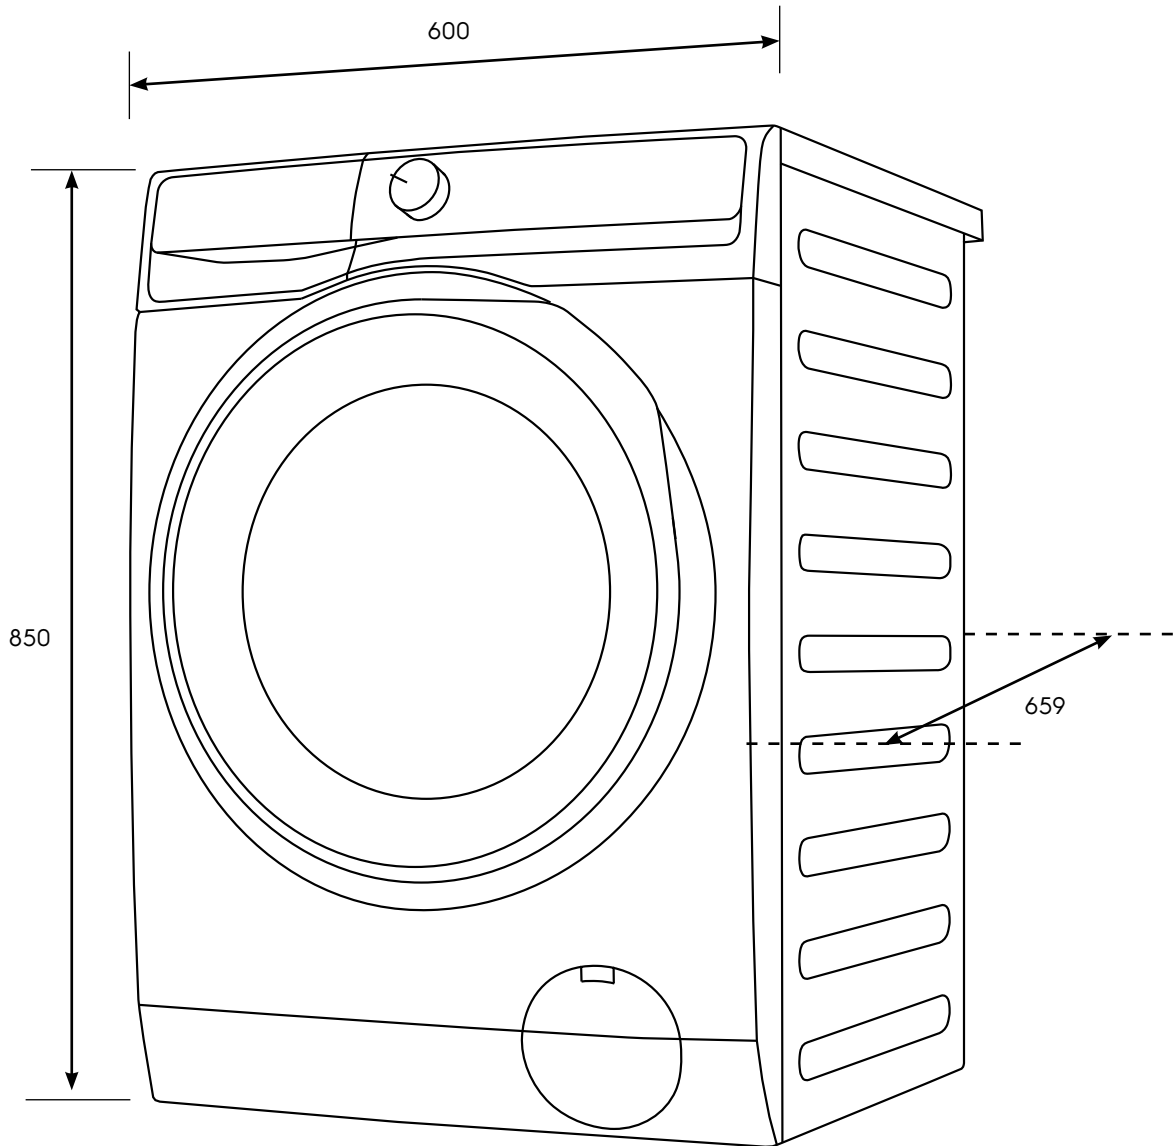

Dimension Guide

Front load washing machine

Model:
EWF9023P5WC

Dimensions

	width	height	depth
Product (mm)	600	850	659

Please note! Dimensions to be used as a guide only. All customers MUST refer to the user manual supplied with the product for detailed installation instructions.