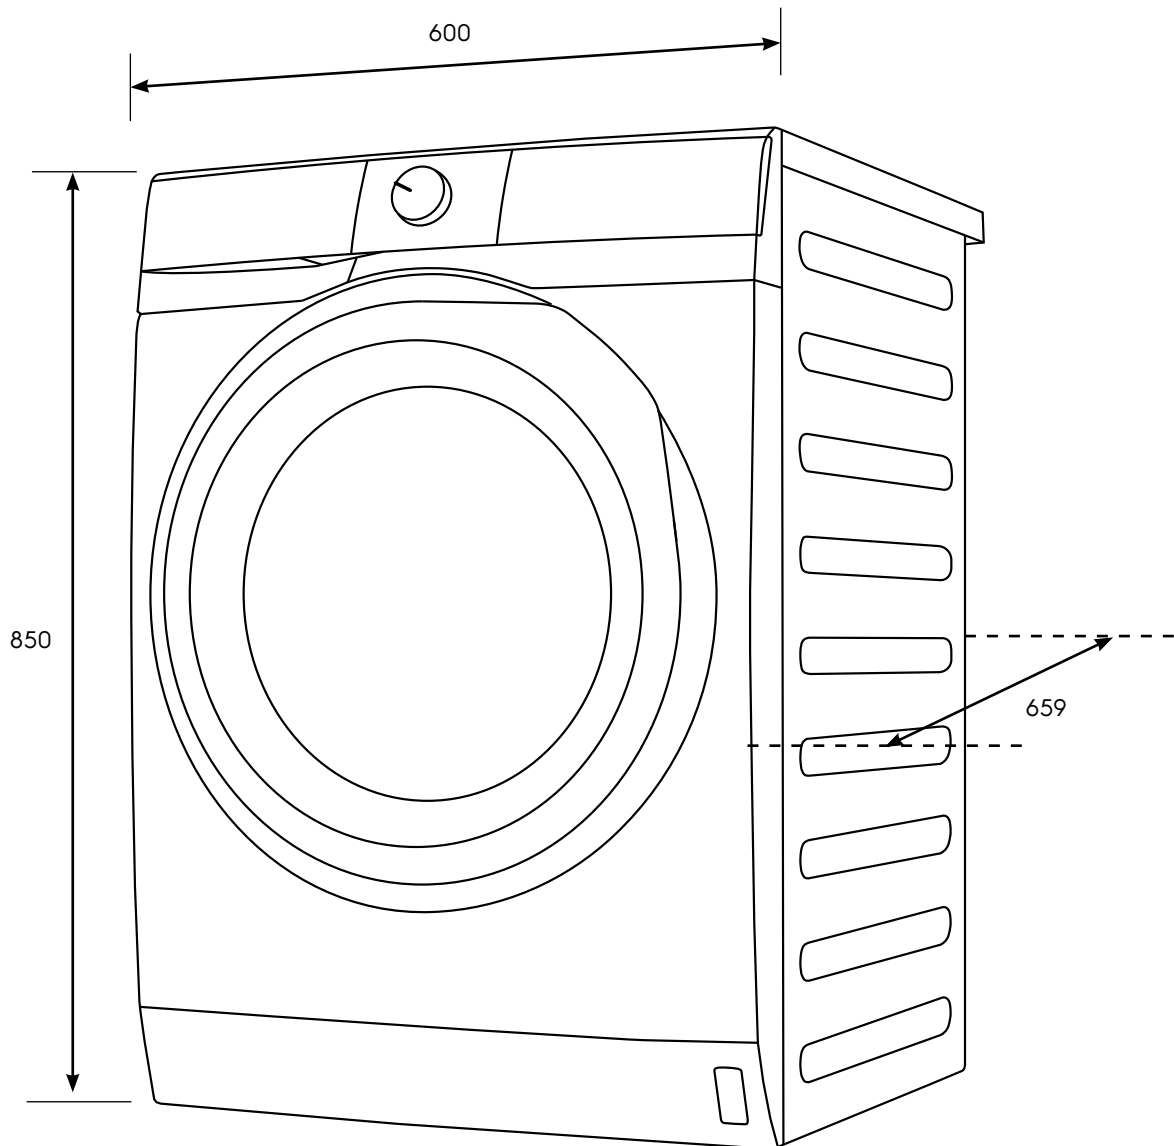

Dimension Guide

Front load washing machine

Model:
EWF1024D3EC

Dimensions			
	width	height	depth
Product (mm)	600	850	659

Please note! Dimensions to be used as a guide only. All customers MUST refer to the user manual supplied with the product for detailed installation instructions.
© 2026 Electrolux S.E.A PTE. LTD. ELX_DIM_EWF1024D3EC_Jan26