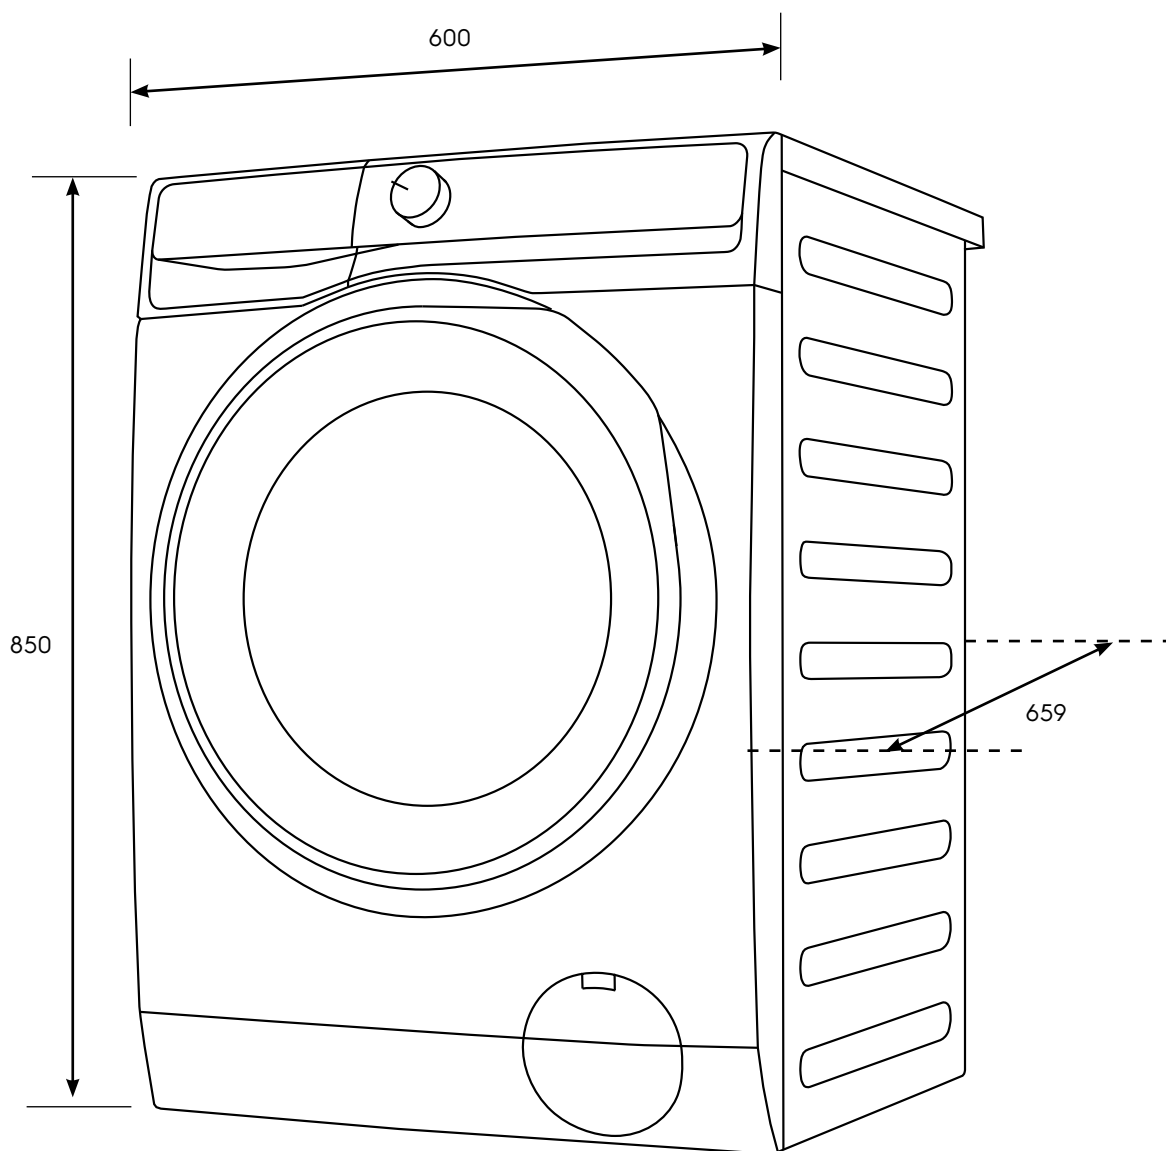

# Dimension Guide

### Dimensions

	width	height	depth
Product (mm)	600	850	659

**Please note!** Dimensions to be used as a guide only. All customers MUST refer to the user manual supplied with the product for detailed installation instructions.