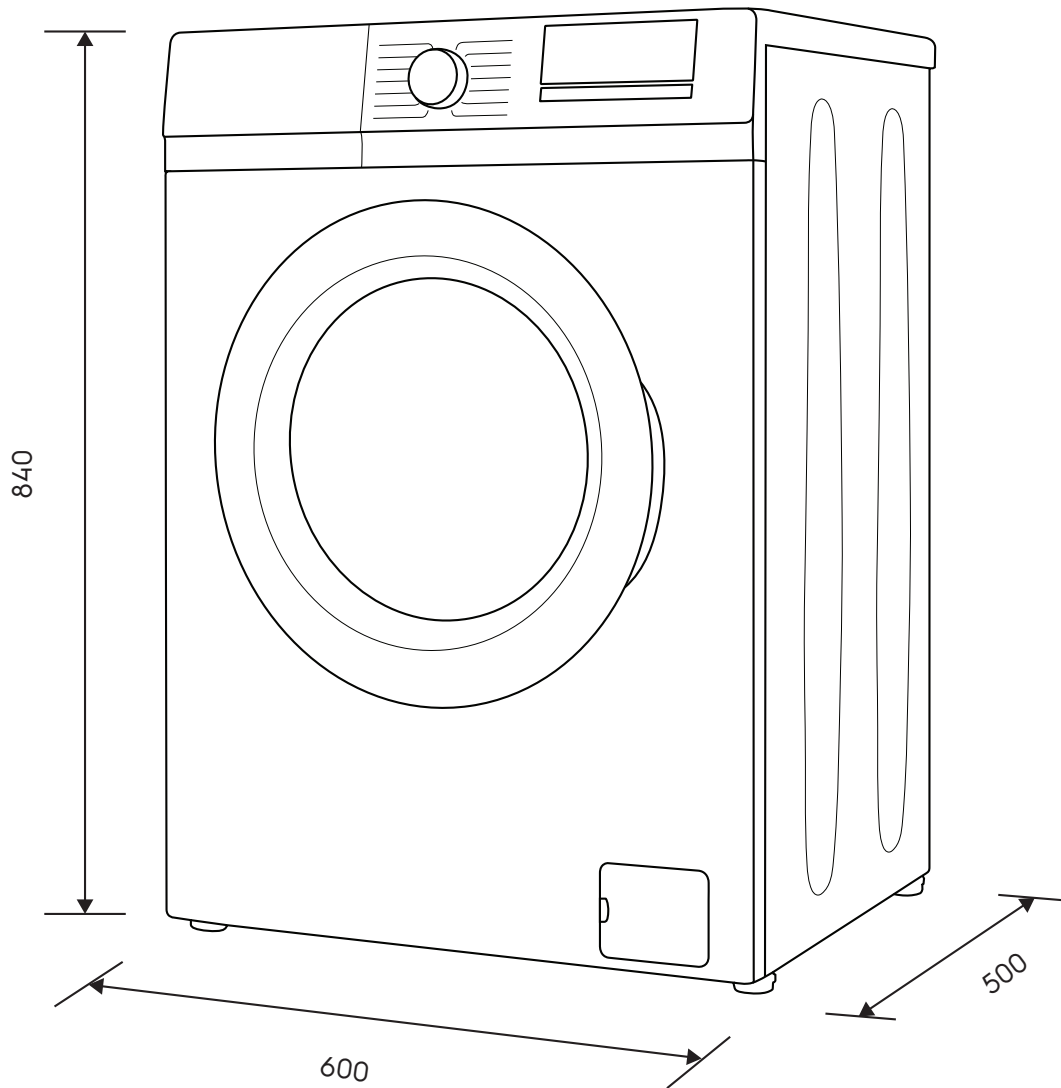

Dimension Guide

Washing Machine

Model:
EWF7028M6WA

Dimensions			
	width	height	depth
Product (mm)	600	840	500

Please note! Dimensions to be used as a guide only. All customers MUST refer to the user manual supplied with the product for detailed installation instructions.
© 2025 Electrolux S.E.A PTE. LTD. ELX_DIM_EWF7028M6WA_MY_Jun25