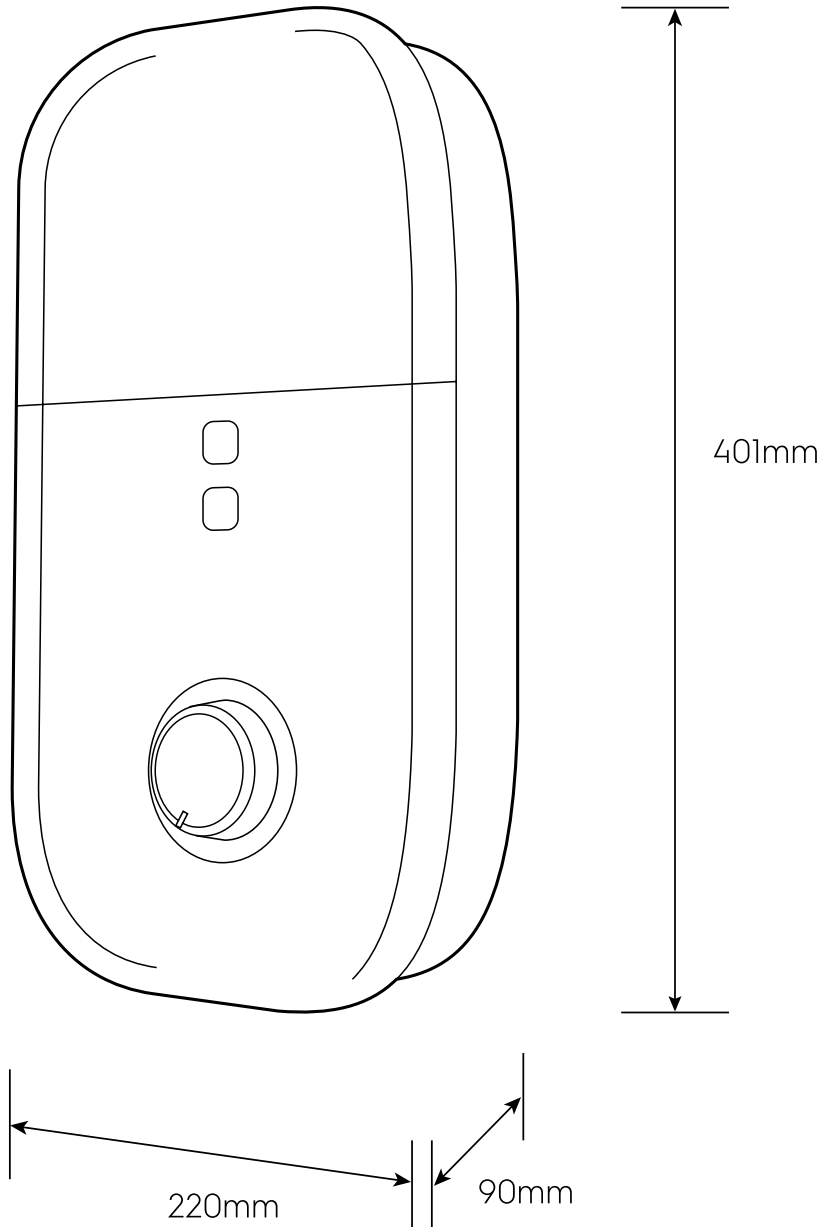

Dimension Guide

Electric Instant Water Heater

Model:
EWE361KB-DWB6

Dimensions			
	width	height	depth
Product (mm)	220	401	90

Please note! Dimensions to be used as a guide only. All customers MUST refer to the user manual supplied with the product for detailed installation instructions.
© 2021 Electrolux S.E.A PTE. LTD. E_DIM_EWE361KB-DWB6_Jun21