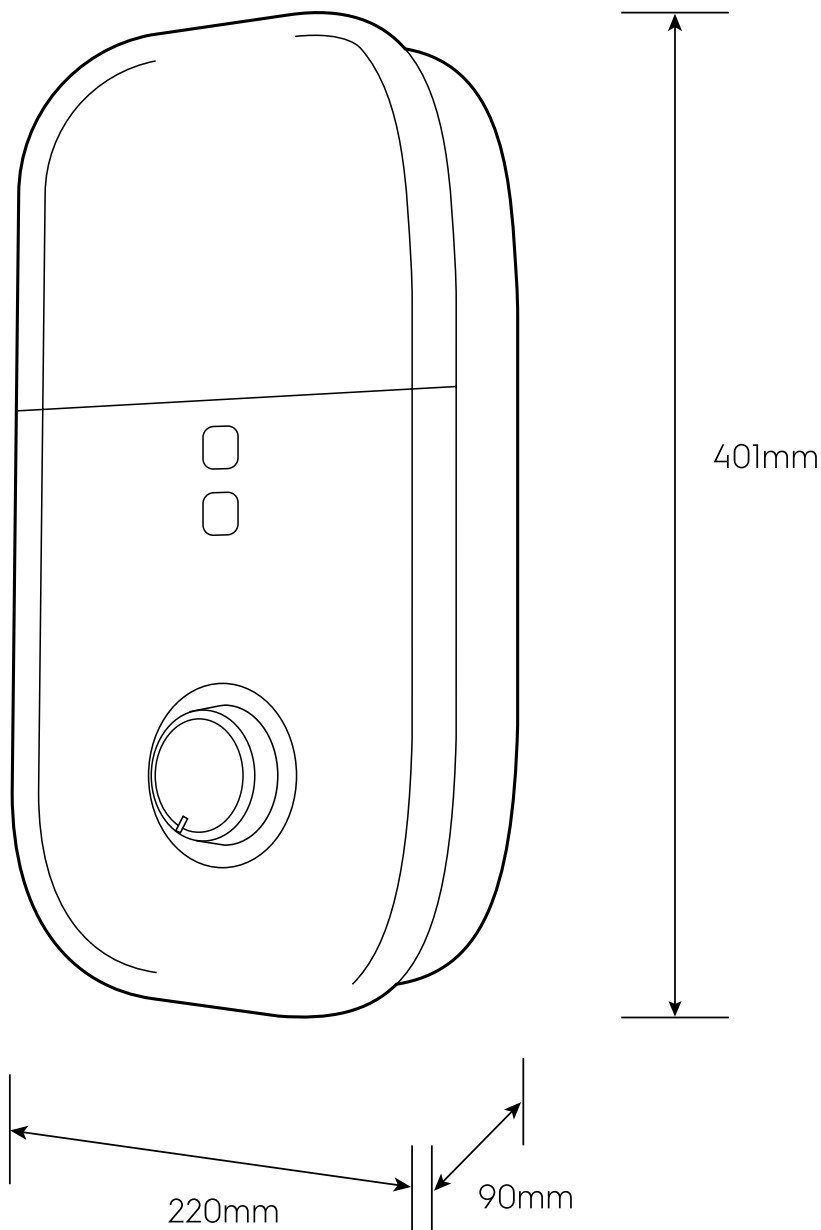

Dimension Guide

Electric Instant Water Heater

Model:
EWE361KX-DWX5

Dimensions			
	width	height	depth
Product (mm)	220	401	90

Please note! Dimensions to be used as a guide only. All customers MUST refer to the user manual supplied with the product for detailed installation instructions.
© 2021 Electrolux S.E.A PTE. LTD. E_DIM_EWE361KX-DWX5_Jun21