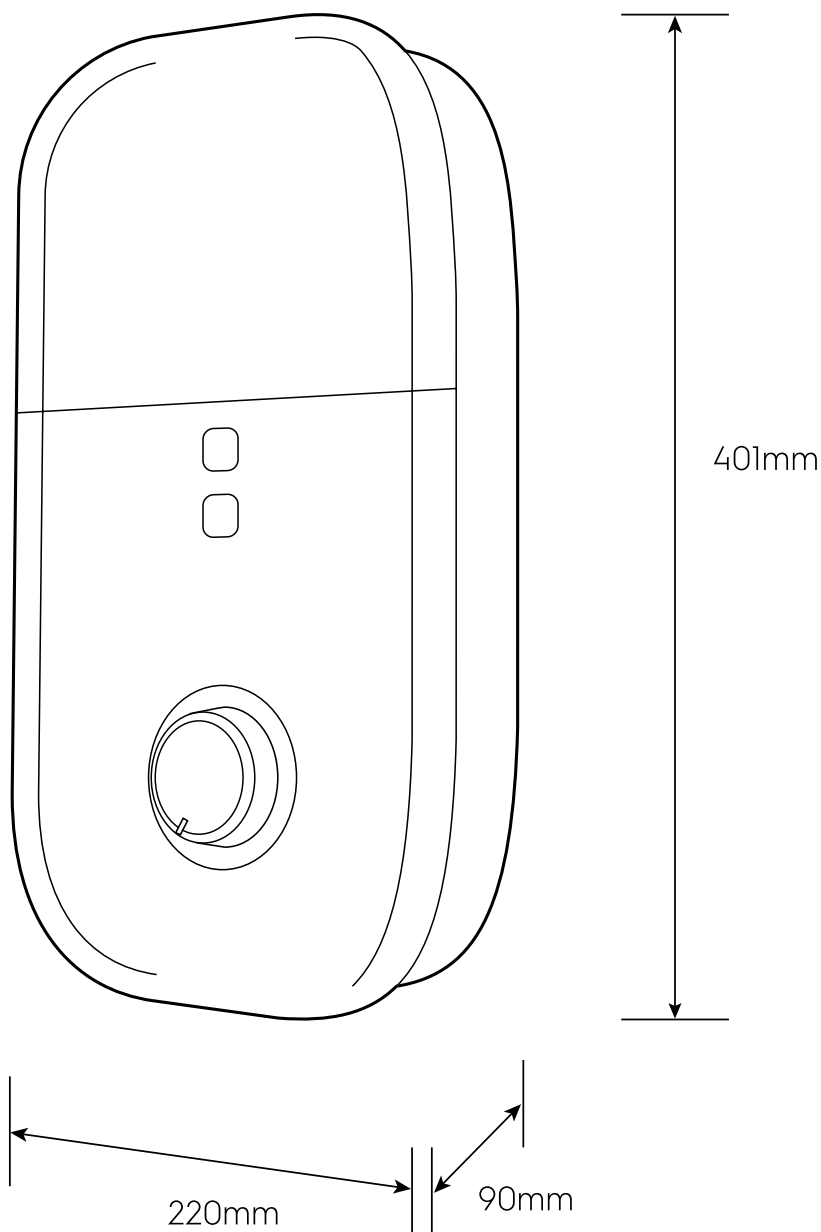

Dimension Guide

Electric Instant Water Heater

Model:
EWE361LB-DIX4

Dimensions			
	width	height	depth
Product (mm)	220	401	90

Please note! Dimensions to be used as a guide only. All customers MUST refer to the user manual supplied with the product for detailed installation instructions.
© 2021 Electrolux S.E.A PTE. LTD. E_DIM_EWE361LB-DIX4_Jun21