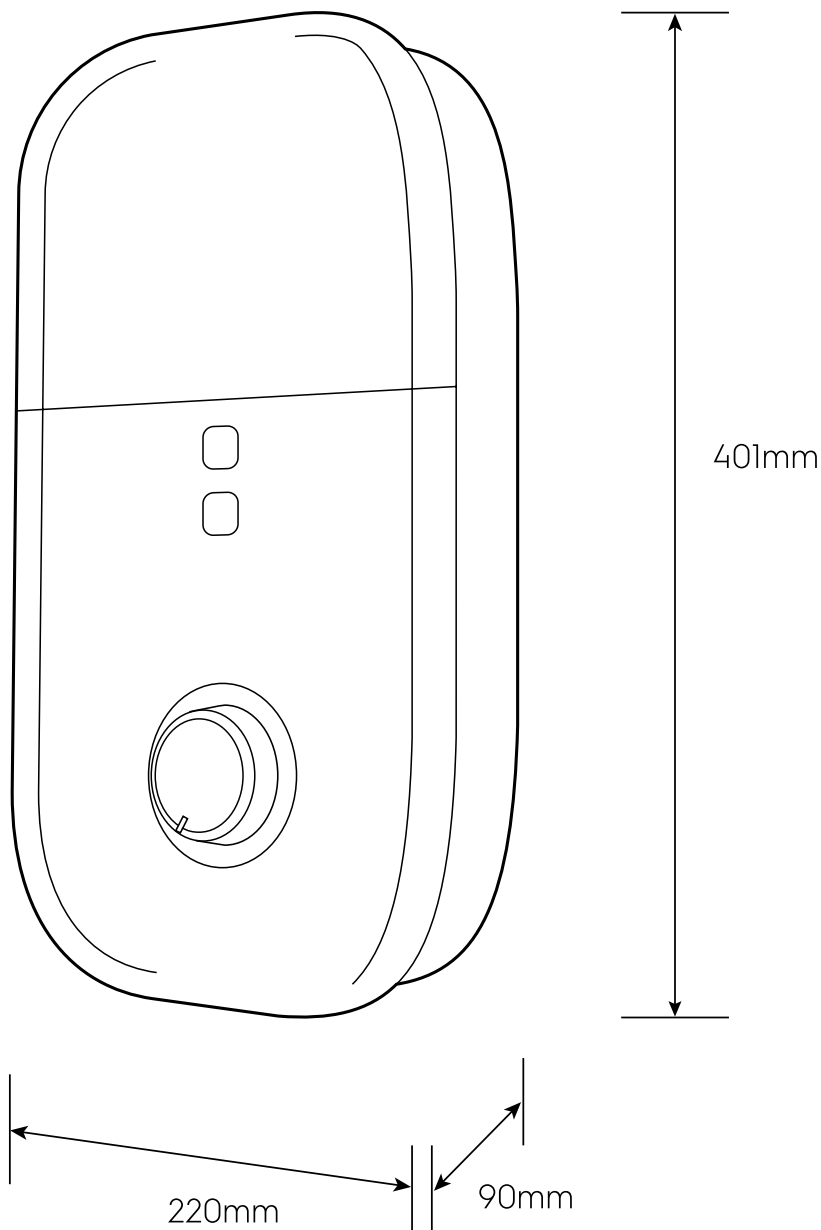

Dimension Guide

Electric Instant Water Heater

Model:
EWE361LX-DBX4

Dimensions			
	width	height	depth
Product (mm)	220	401	90

Please note! Dimensions to be used as a guide only. All customers MUST refer to the user manual supplied with the product for detailed installation instructions.
© 2021 Electrolux S.E.A PTE. LTD. E_DIM_EWE361LX-DBX4_Jun21