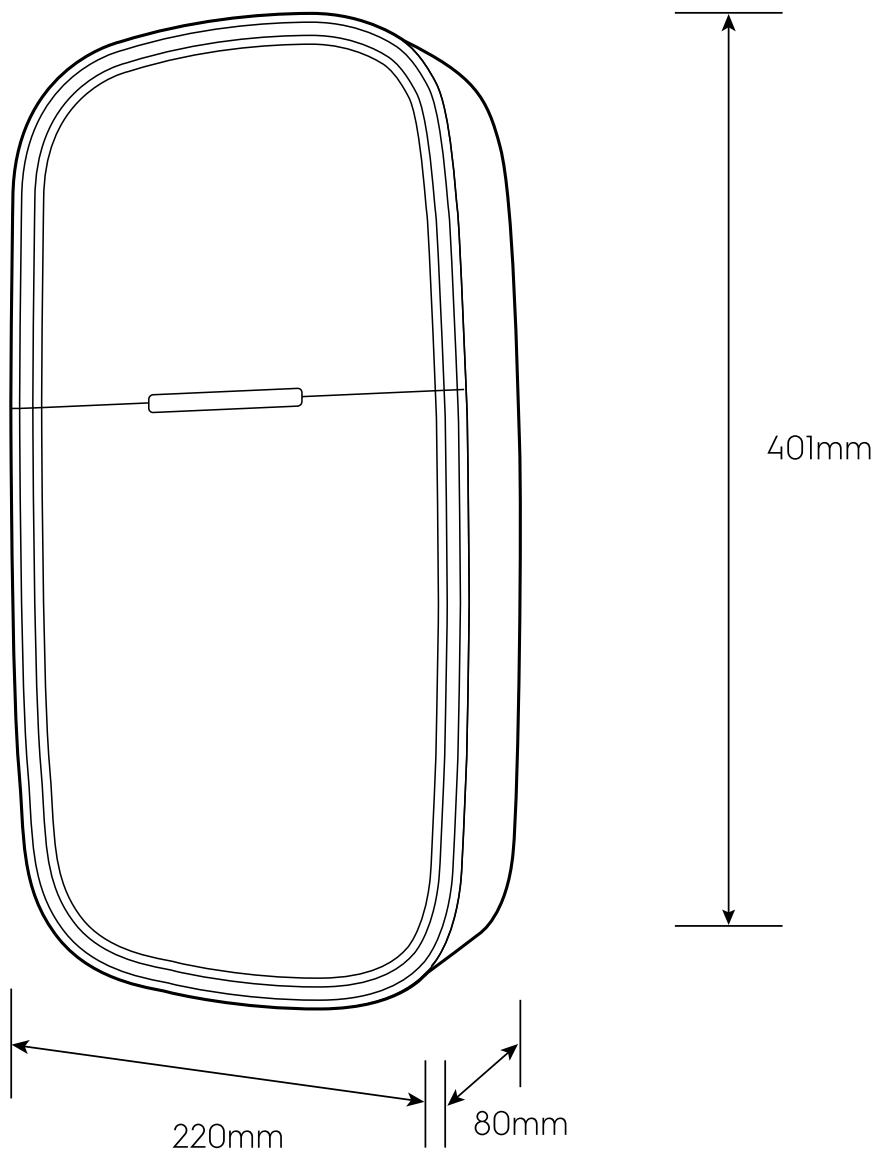

# Dimension Guide

## Electric Instant Water Heater

**Model:**  
EWE361MB-DST1

Dimensions			
	width	height	depth
Product (mm)	220	401	80

**Please note!** Dimensions to be used as a guide only. All customers MUST refer to the user manual supplied with the product for detailed installation instructions.