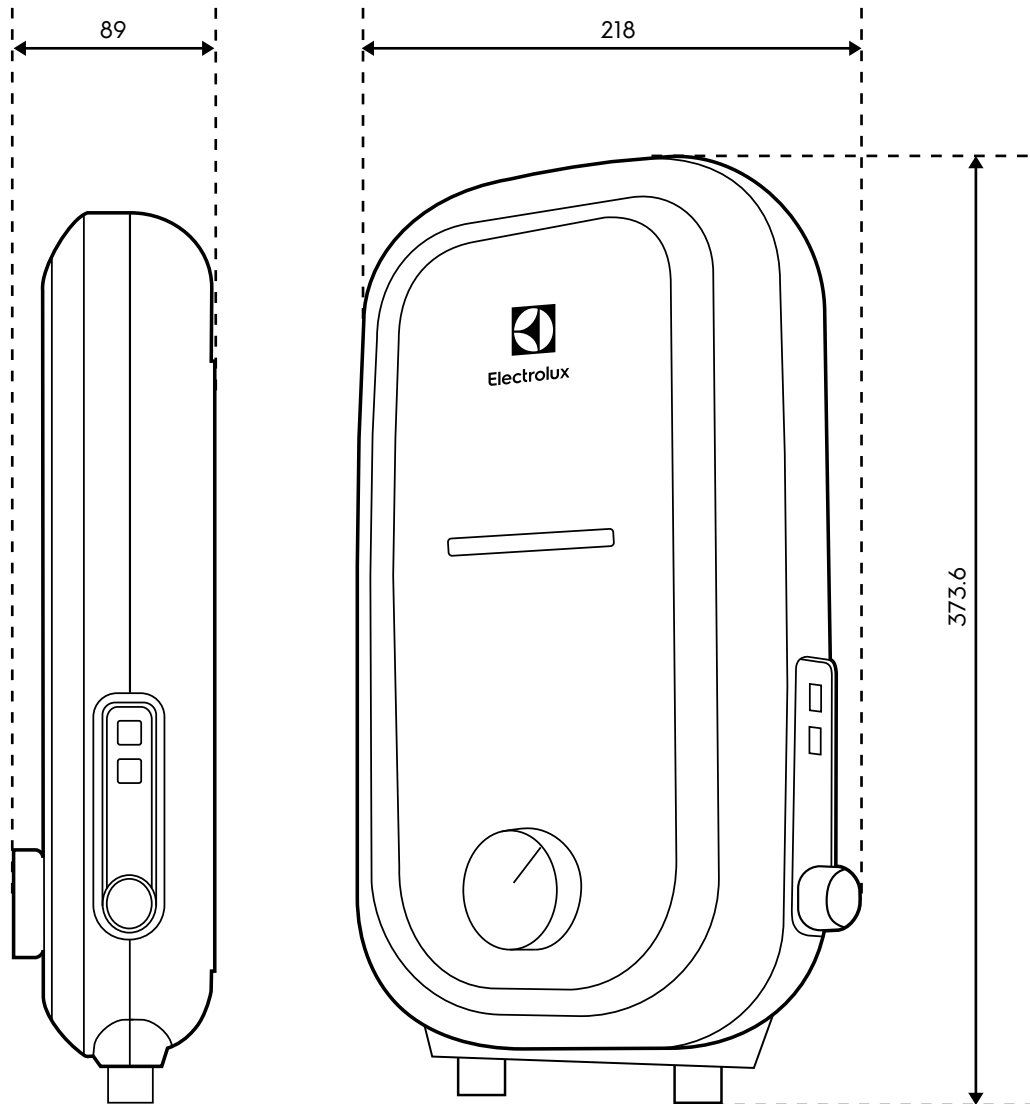

Dimension Guide

Instant water heater

Model:

EWE361QB-G7

Please note! Dimensions to be used as a guide only. All customers MUST refer to the user manual supplied with the product for detailed installation instructions.

© 2024 Electrolux S.E.A PTE. LTD. ELX_DIM_EWE361QB-G7_Jun24