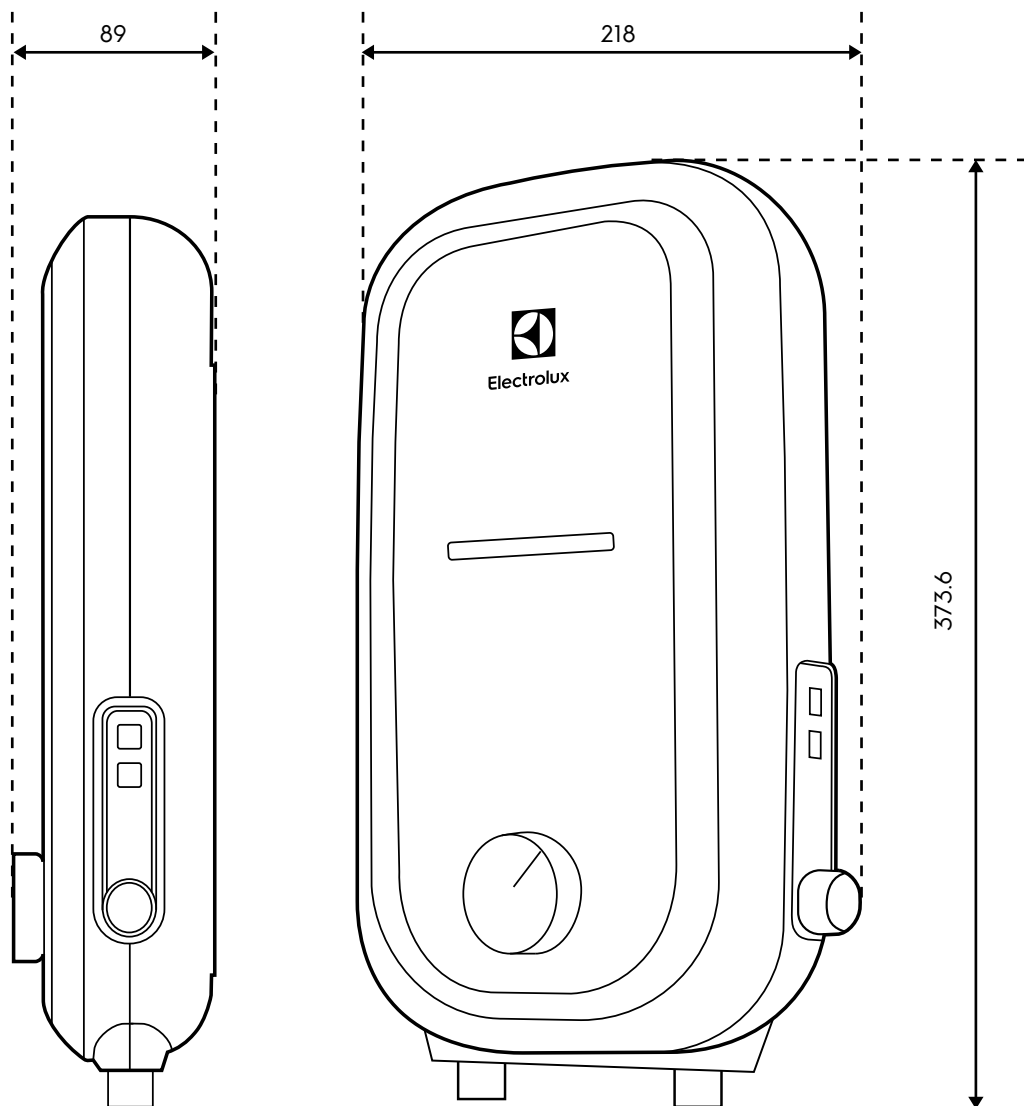

Dimension Guide

Instant water heater

Model:
EWE361QB-W4

Dimensions

	width	height	depth
Product (mm)	218	373.6	89

Please note! Dimensions to be used as a guide only. All customers MUST refer to the user manual supplied with the product for detailed installation instructions.