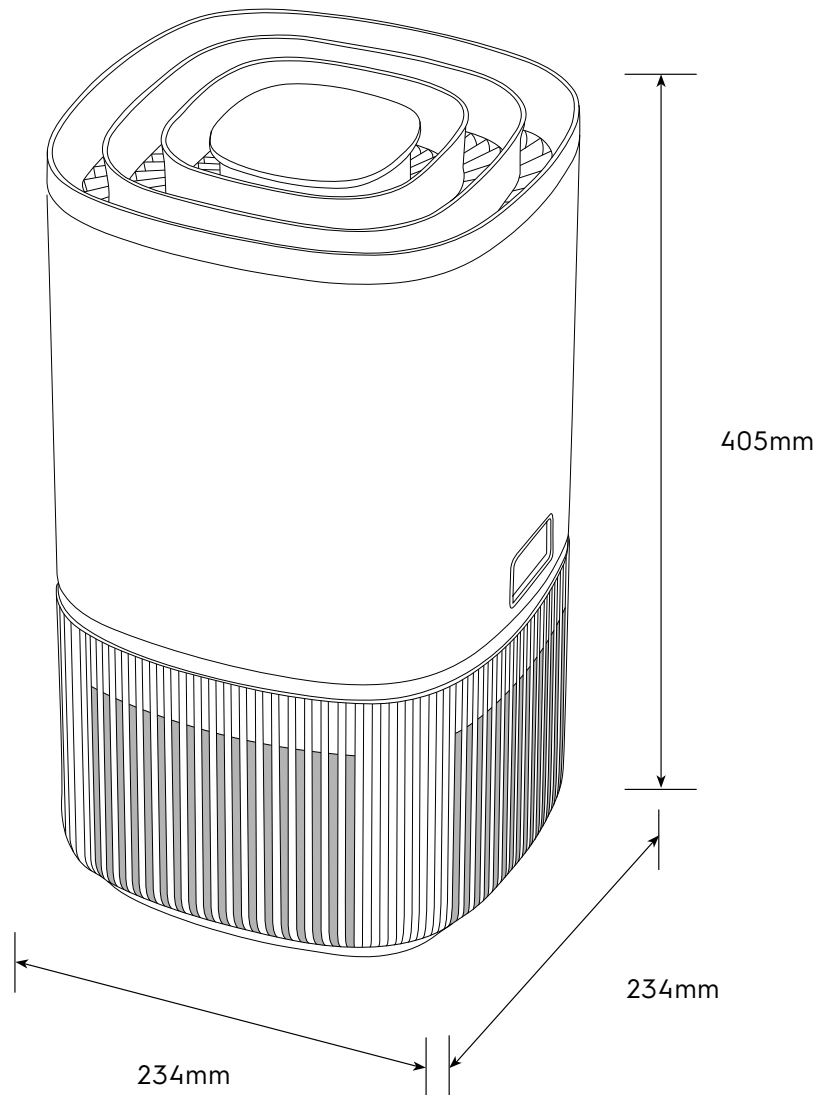

Dimension Guide

Air Purifier

Model:
EP32-25WBA

Dimensions

	width	height	depth
Product (mm)	234	405	234

Please note! Dimensions to be used as a guide only. All customers MUST refer to the user manual supplied with the product for detailed installation instructions.