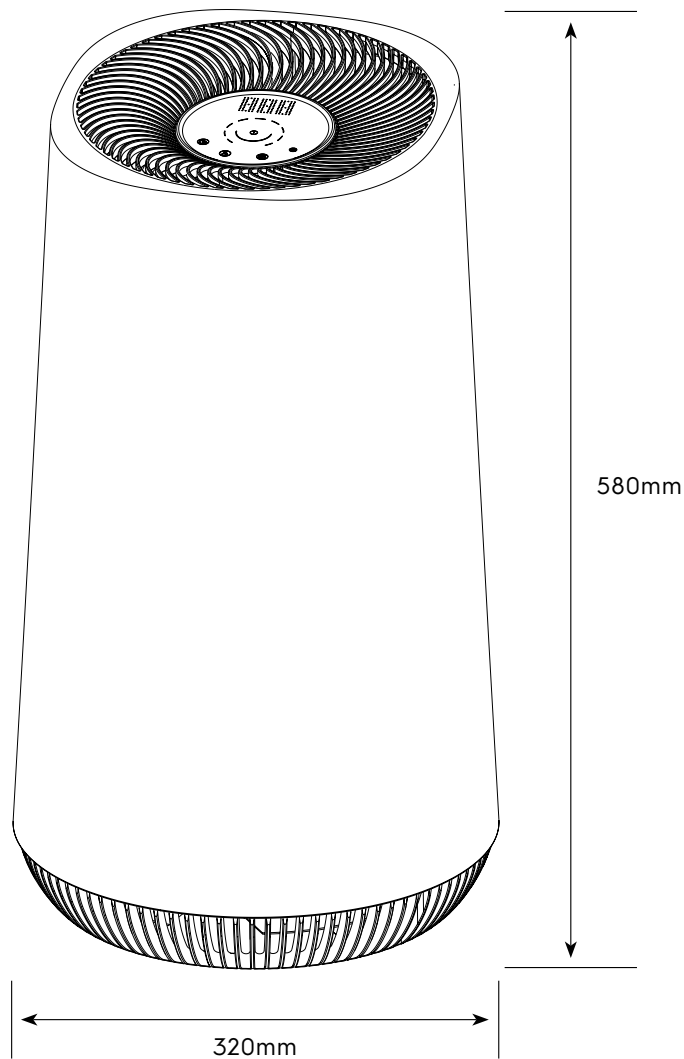

# Dimension Guide

### Dimensions

	width	height	depth
Product (mm)	320	580	320

**Please note!** Dimensions to be used as a guide only. All customers MUST refer to the user manual supplied with the product for detailed installation instructions.