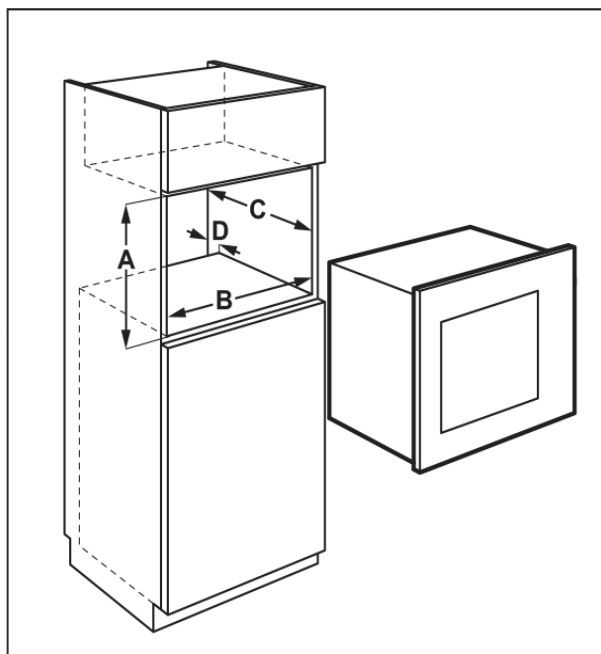

Dimension Guide

Built-in Grill Microwave Oven

Model:
EMS2085X

Dimensions			
	width	height	depth
Cut-out (mm)	560	380	340
Product (mm)	596	389	335

Installation distances

Dimension	mm
A	380 + 2
B	560 + 8
C	340
D	18

Please note! Dimensions to be used as a guide only. All customers MUST refer to the user manual supplied with the product for detailed installation instructions.
© 2021 Electrolux S.E.A PTE. LTD. E_DIM_EMS2085X_Sep20