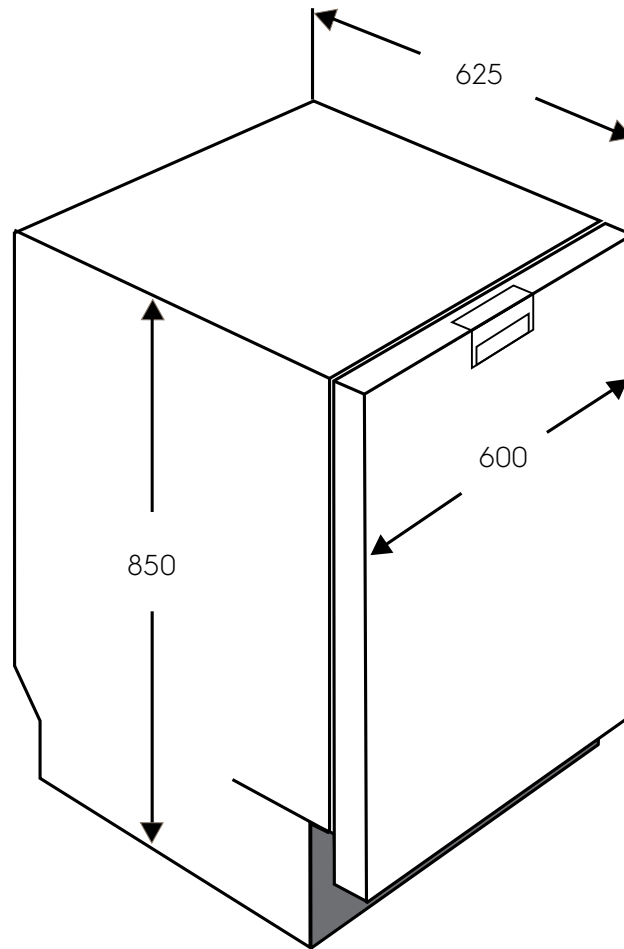

# Dimension Guide

## Freestanding Dishwasher

**Model:**  
ESF5206LOW

Dimensions			
	width	height	depth
Product (mm)	600	850	625

**Please note!** Dimensions to be used as a guide only. All customers MUST refer to the user manual supplied with the product for detailed installation instructions.  
© 2021 Electrolux S.E.A PTE. LTD. E\_DIM\_ESF5206LOW\_Jan21