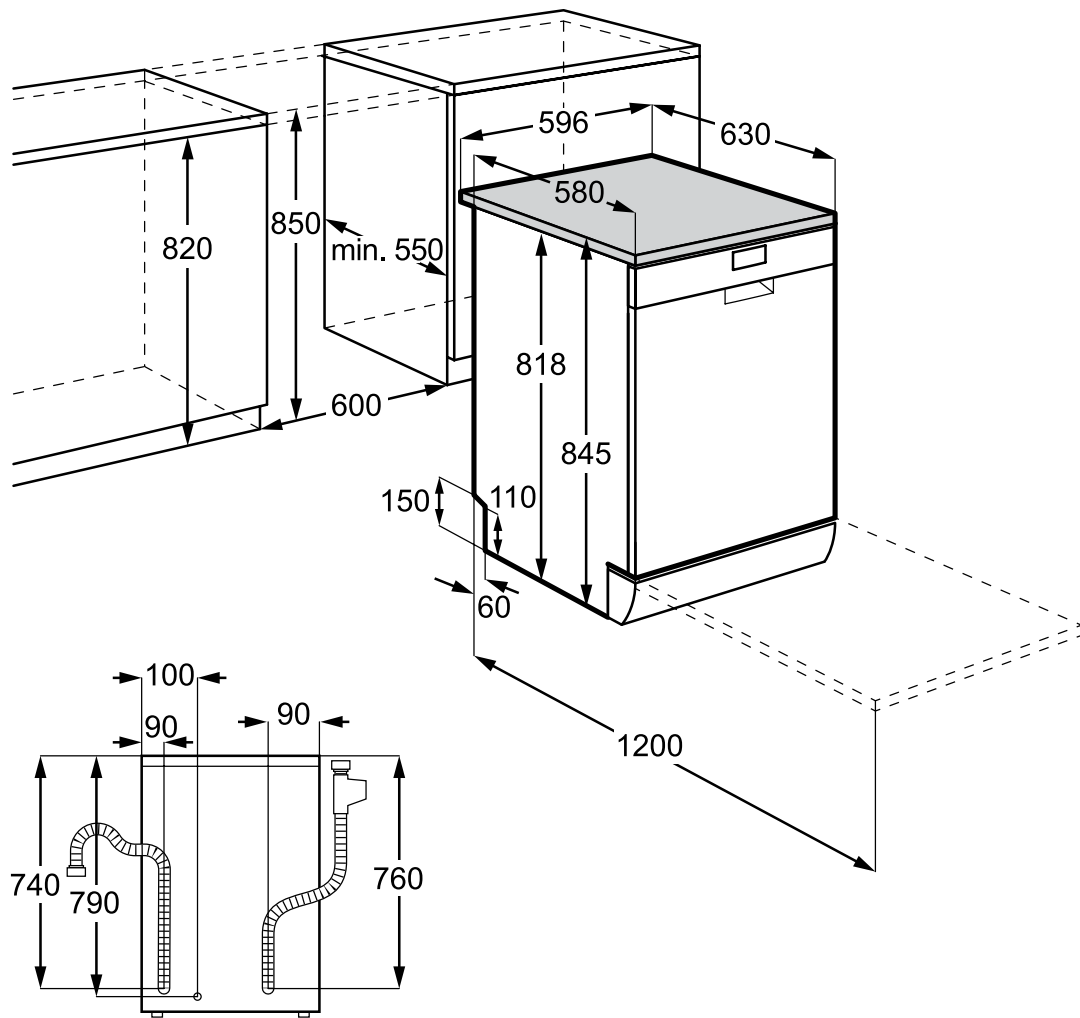

Dimension Guide

Freestanding Dishwasher

Model:
ESF5512LOX

Dimensions

	width	height	depth
Product (mm)	600	850	625

Please note! Dimensions to be used as a guide only. All customers MUST refer to the user manual supplied with the product for detailed installation instructions.