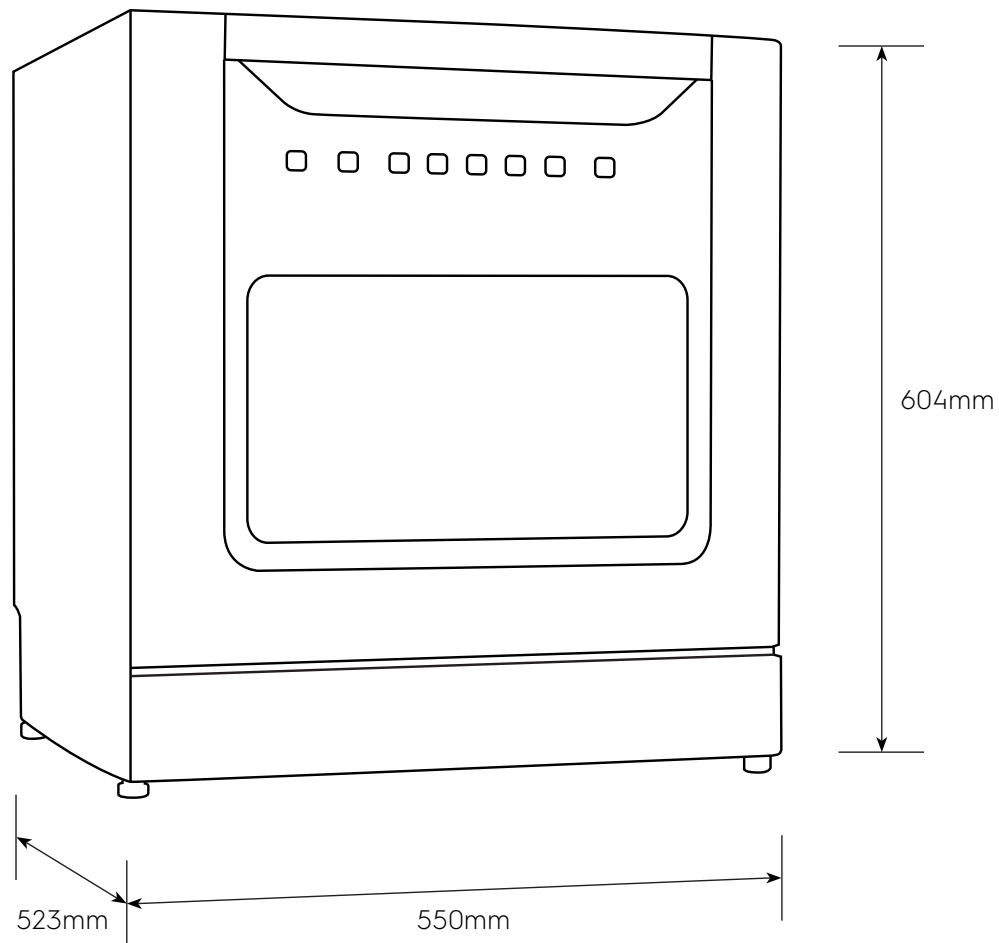

Dimension Guide

Compact Dishwasher

Model:
ESF6010BW

Dimensions			
	width	height	depth
Product (mm)	550	604	523

Please note! Dimensions to be used as a guide only. All customers MUST refer to the user manual supplied with the product for detailed installation instructions.
© 2020 Electrolux S.E.A PTE. LTD. E_DIM_ESF6010BW_Sep20