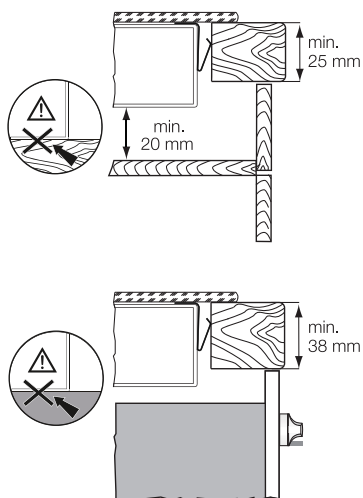

Dimension Guide

Built-in Induction Hob / 70cm

Model:
EHC7240BA

| Dimensions | | | |
|--------------|-------|--------|-------|
| | width | height | depth |
| Cut-out (mm) | 680 | 55 | 400 |
| Product (mm) | 700 | 55 | 420 |

*The clearance must meet or exceed the minimum recommended for both the rangehood and cooktop. Refer to the rangehood installation manual.

Please note! Dimensions to be used as a guide only. All customers MUST refer to the user manual supplied with the product for detailed installation instructions.