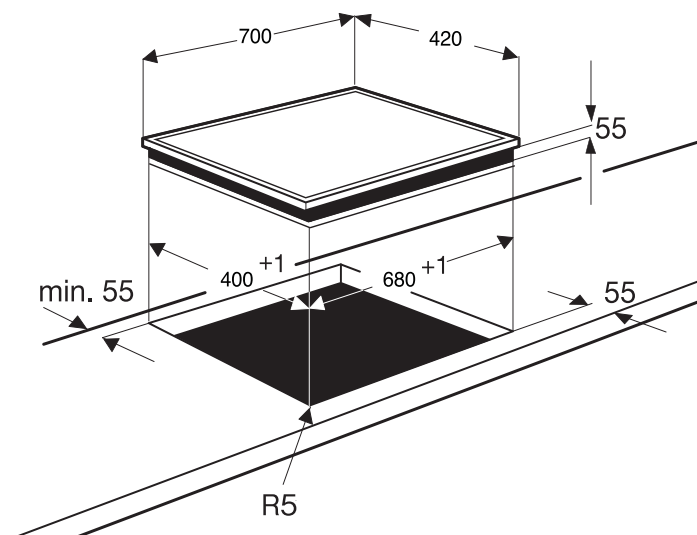

Dimension Guide

Built-in Induction Hob / 70cm

Model:
EHC7240BA

| Dimensions | | | |
|--------------|-------|--------|-------|
| | width | height | depth |
| Cut-out (mm) | 680 | 55 | 400 |
| Product (mm) | 700 | 55 | 420 |

*The clearance must meet or exceed the minimum recommended for both the rangehood and cooktop. Refer to the rangehood installation manual.

Please note! Dimensions to be used as a guide only. All customers MUST refer to the user manual supplied with the product for detailed installation instructions.