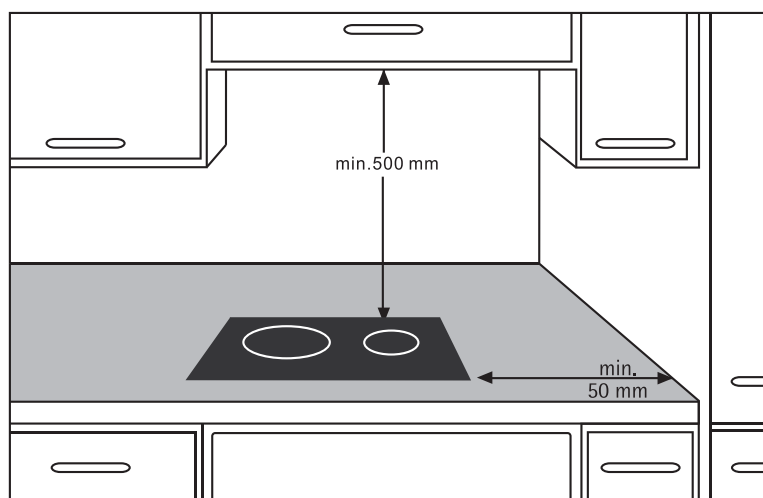

Dimension Guide

Built-in Induction Hob / 70cm

Model:
EHC7240BA

| Dimensions | | | |
|--------------|-------|--------|-------|
| | width | height | depth |
| Cut-out (mm) | 680 | 55 | 400 |
| Product (mm) | 700 | 55 | 420 |

*The clearance must meet or exceed the minimum recommended for both the rangehood and cooktop. Refer to the rangehood installation manual.

Please note! Dimensions to be used as a guide only. All customers MUST refer to the user manual supplied with the product for detailed installation instructions.