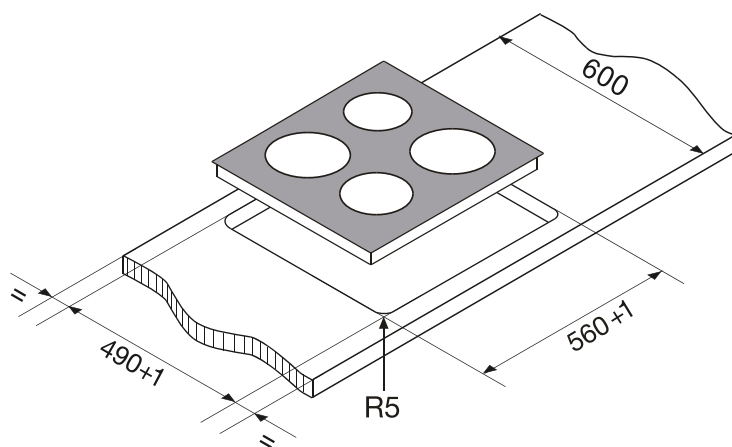

Dimension Guide

Built-in Radiant Hob / 60cm

Model:
EHEC65BS

Dimensions			
	width	height	depth
Cut-out (mm)	560	490	
Product (mm)	610	51	515

*The clearance must meet or exceed the minimum recommended for both the rangehood and cooktop. Refer to the rangehood installation manual.

Please note! Dimensions to be used as a guide only. All customers MUST refer to the user manual supplied with the product for detailed installation instructions.

© 2021 Electrolux S.E.A PTE. LTD. E_DIM_EHEC65BS_May21