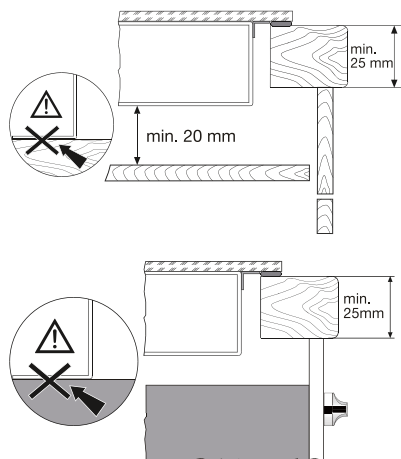

Dimension Guide

Built-in Radiant Hob / 60cm

Model:
EHEC65BS

Dimensions			
	width	height	depth
Cut-out (mm)	560	490	
Product (mm)	610	51	515

*The clearance must meet or exceed the minimum recommended for both the rangehood and cooktop. Refer to the rangehood installation manual.

Please note! Dimensions to be used as a guide only. All customers MUST refer to the user manual supplied with the product for detailed installation instructions.

© 2021 Electrolux S.E.A PTE. LTD. E_DIM_EHEC65BS_May21