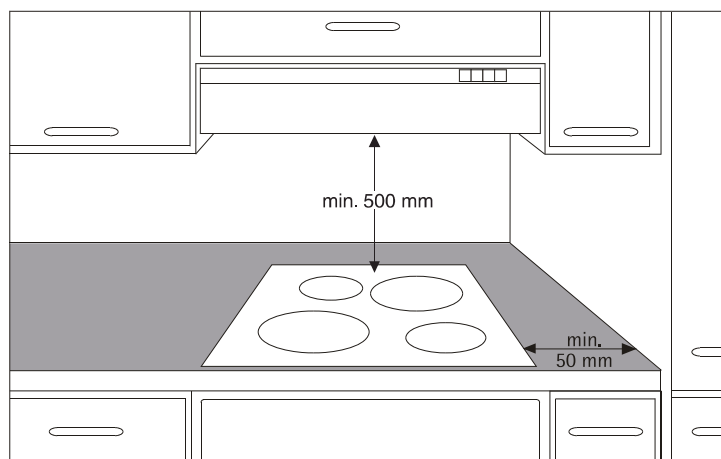

Dimension Guide

Built-in Radiant Hob / 60cm

Model:
EHEC65BS

Dimensions			
	width	height	depth
Cut-out (mm)	560	490	
Product (mm)	610	51	515

*The clearance must meet or exceed the minimum recommended for both the rangehood and cooktop. Refer to the rangehood installation manual.