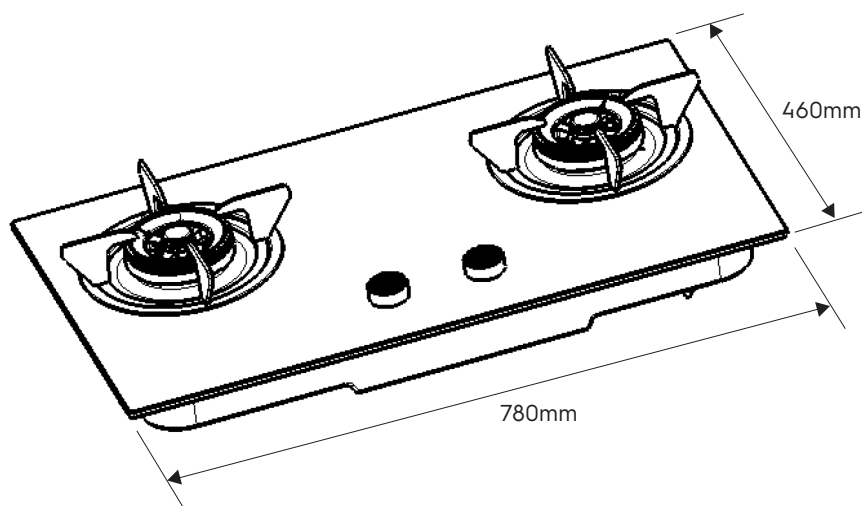

Dimension Guide

Built-in Gas Hob / 78cm

Model:
EHG7230BE

| Dimensions | | | |
|--------------|-------|--------|-------|
| | width | height | depth |
| Cut-out (mm) | 732 | | 421 |
| Product (mm) | 780 | 64 | 460 |

*To combustible surface (dimension is not relevant if the adjacent surface is non-combustible).

Please note! Dimensions to be used as a guide only. All customers MUST refer to the user manual supplied with the product for detailed installation instructions.