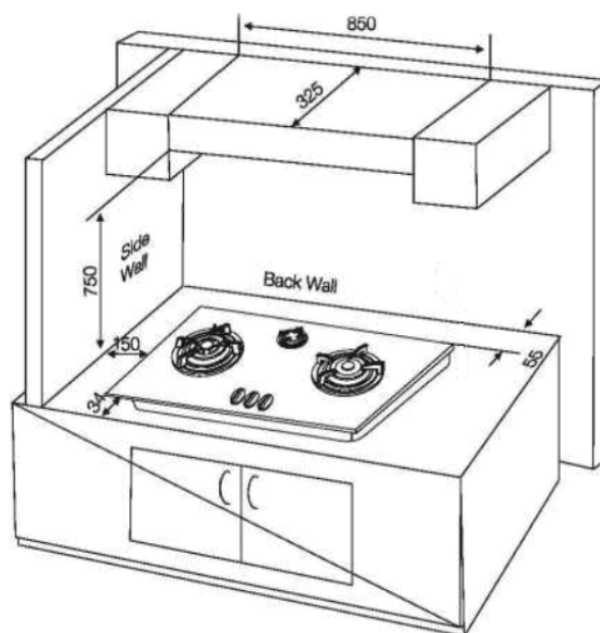

Dimension Guide

Built-in Gas Hob / 78cm

Model:
EHG7230BE

| Dimensions | | | |
|--------------|-------|--------|-------|
| | width | height | depth |
| Cut-out (mm) | 732 | | 421 |
| Product (mm) | 780 | 64 | 460 |

*To combustible surface (dimension is not relevant if the adjacent surface is non-combustible).

Please note! Dimensions to be used as a guide only. All customers MUST refer to the user manual supplied with the product for detailed installation instructions.