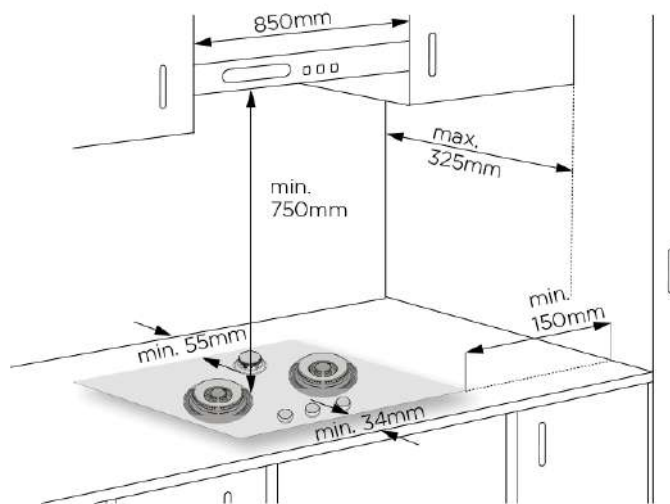

Dimension Guide

Built-in Gas Hob / 80cm

Model:
EHG8238BC

Dimensions			
	width	height	depth
Cut-out (mm)	700-745		400-445
Product (mm)	800		508

*To combustible surface (dimension is not relevant if the adjacent surface is non-combustible).

Please note! Dimensions to be used as a guide only. All customers MUST refer to the user manual supplied with the product for detailed installation instructions.

© 2021 Electrolux S.E.A PTE. LTD. E_DIM_EHG8238BC_Oct20