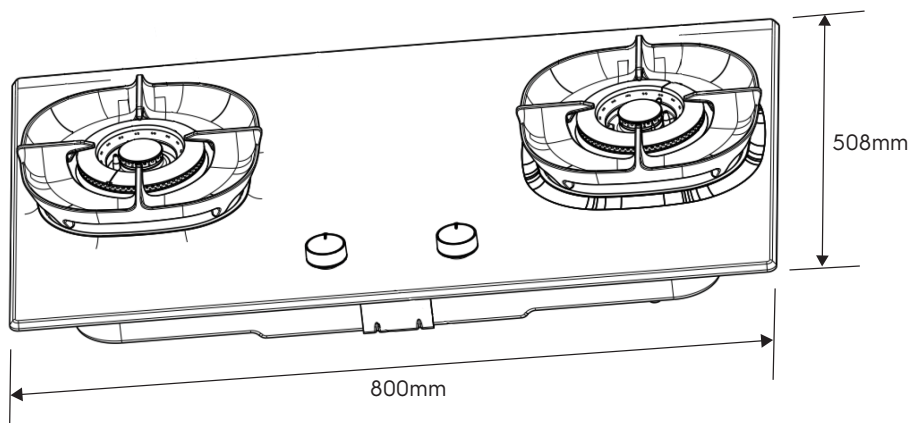

Dimension Guide

Built-in Gas Hob / 80cm

Model:
EHG8238BC

Dimensions			
	width	height	depth
Cut-out (mm)	700-745		400-445
Product (mm)	800		508

*To combustible surface (dimension is not relevant if the adjacent surface is non-combustible).

Please note! Dimensions to be used as a guide only. All customers MUST refer to the user manual supplied with the product for detailed installation instructions.

© 2021 Electrolux S.E.A PTE. LTD. E_DIM_EHG8238BC_Oct20