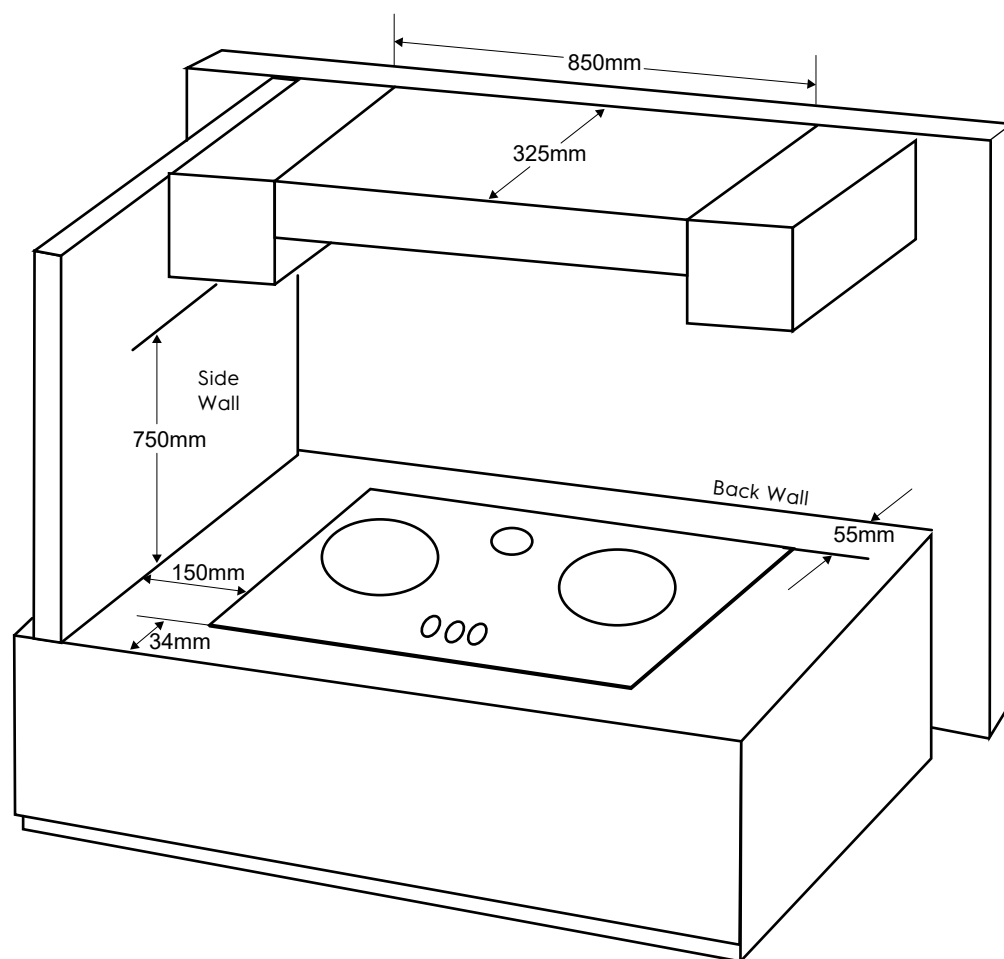

Dimension Guide

Gas Cooktop

Model:

EHG824IGE

Cut-Out Dimension Range

Width (630 - 765) x Depth (350-465) R50

IMPORTANT

This is a guide of product dimensions only. For complete installation instructions, refer to the manual provided with product.