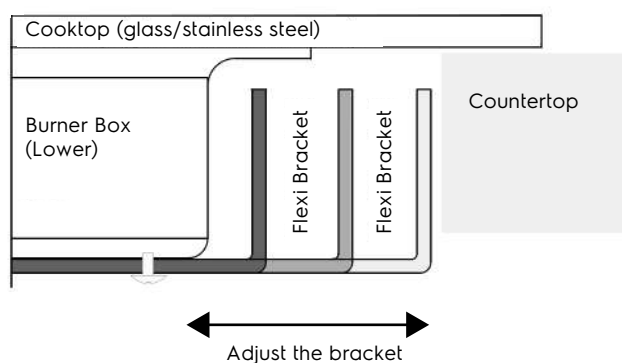

Dimension Guide

Gas Cooktop

Model:

EHG824IGE

Cut-Out Dimension Range

Width (630 - 765) x Depth (350-465) R50

IMPORTANT

This is a guide of product dimensions only. For complete installation instructions, refer to the manual provided with product.