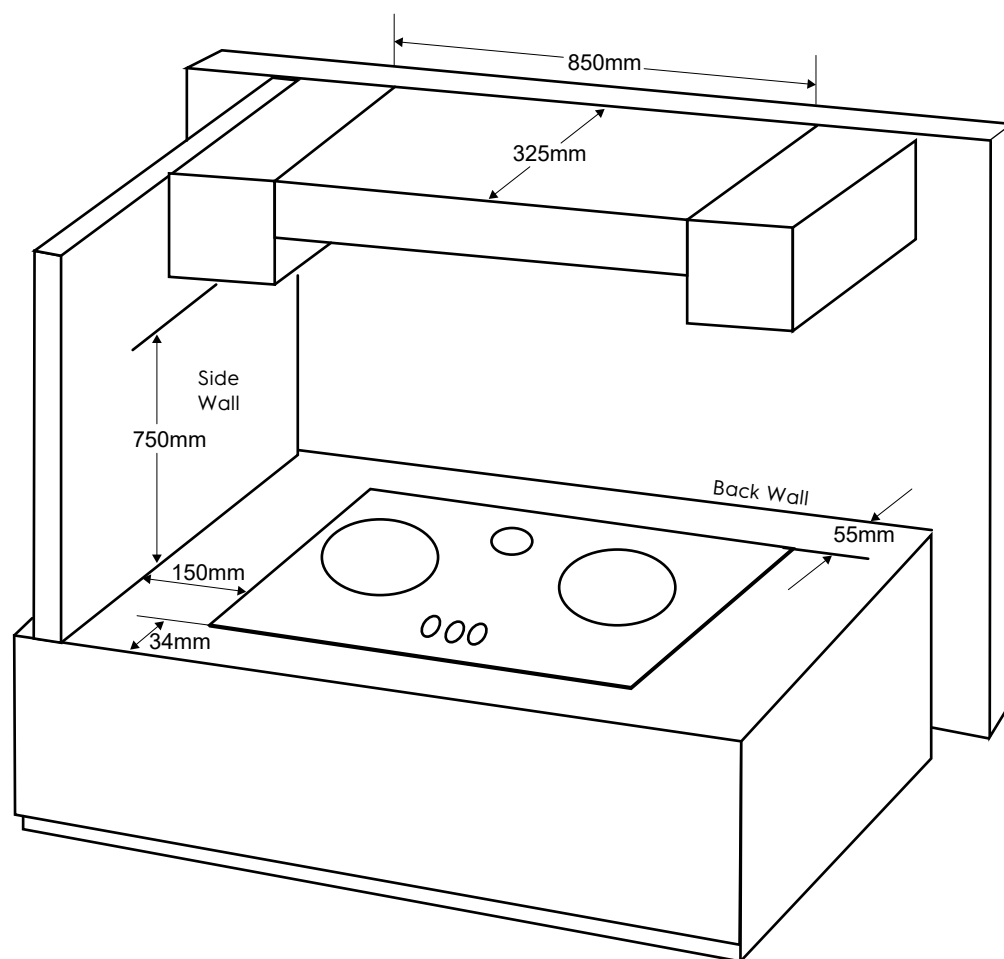

Dimension Guide

Gas Cooktop

Model:

EHG8250BC

Cut-Out Dimension Range

Width (630 -765) x Depth (350-465) R50

IMPORTANT

This is a guide of product dimensions only. For complete installation instructions, refer to the manual provided with product.