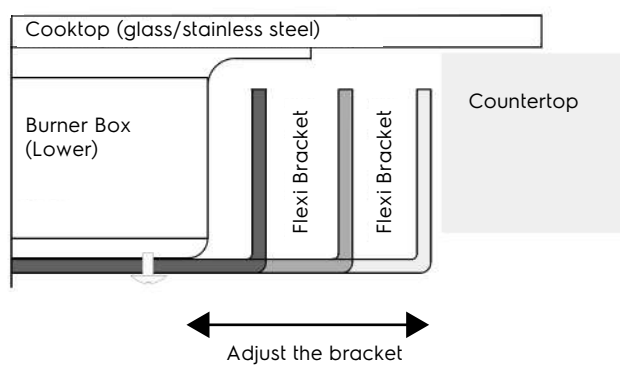

Dimension Guide

Gas Cooktop

Model:

EHG8250BC

Cut-Out Dimension Range

Width (630 -765) x Depth (350-465) R50

IMPORTANT

This is a guide of product dimensions only. For complete installation instructions, refer to the manual provided with product.